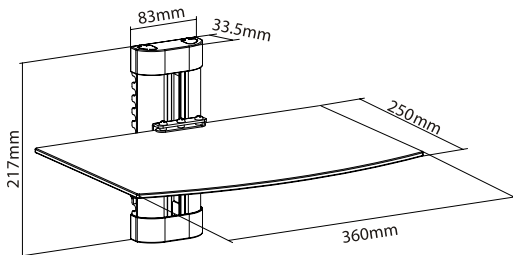

## Description

A height adjustable AV single shelf wall mount with thick tempered glass that will hold up to 8kg and is ideal for audio visual devices and peripherals. The mount can be vertically adjusted to the required height and the slim profile works well with ultra thin flat screen TVs. With integrated cable management and simple construction this mount will deliver a slick and professional solution.

## Specifications

Material : Aluminium, Steel, Tempered Glass  
Layer Thickness : 5mm  
Weight Capacity : 8kg (per layer)

## Diagram

Dimensions : Millimetres

## Part Number Table

Description	Part Number
AV Wall Mount Glass Shelf, 360mm×250mm	PS-SGWM291

**Important Notice :** This data sheet and its contents (the "Information") belong to the members of the AVNET group of companies (the "Group") or are licensed to it. No licence is granted for the use of it other than for information purposes in connection with the products to which it relates. No licence of any intellectual property rights is granted. The Information is subject to change without notice and replaces all data sheets previously supplied. The Information supplied is believed to be accurate but the Group assumes no responsibility for its accuracy or completeness, any error in or omission from it or for any use made of it. Users of this data sheet should check for themselves the Information and the suitability of the products for their purpose and not make any assumptions based on information included or omitted. Liability for loss or damage resulting from any reliance on the Information or use of it (including liability resulting from negligence or where the Group was aware of the possibility of such loss or damage arising) is excluded. This will not operate to limit or restrict the Group's liability for death or personal injury resulting from its negligence. pro-SIGNAL is the registered trademark of Premier Farnell Limited 2019.