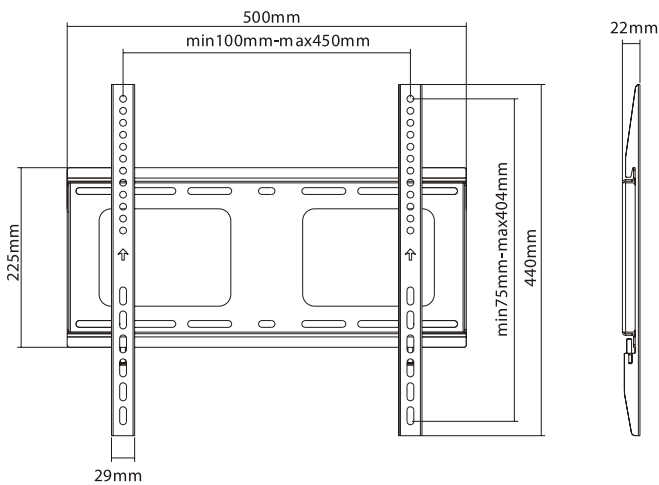

TV Wall Mount 32" to 55" Screen

pro-SIGNAL

Description

A heavy duty fixed position wall mount bracket that sits only 22mm from the wall. It's has been designed to accommodate TV and monitor flat screen panels from 32" to 55" and has a maximum load bearing capacity of 80kg.

Specifications

Material	: Steel
Surface Finish	: Powder Coating
Fit Screen Size	: 32" - 55"
VESA Compatible	: 200×200, 300×300, 400×200, 400×400
Profile	: 22mm
Installation	: Double Stud (406mm/450mm), Solid Wall
Weight Capacity	: 80kg

Diagram

Dimensions : Millimetres

Part Number Table

Description	Part Number
TV Wall Mount, 32" to 55" Screen	PS-FWB80-44

Important Notice : This data sheet and its contents (the "Information") belong to the members of the AVNET group of companies (the "Group") or are licensed to it. No licence is granted for the use of it other than for information purposes in connection with the products to which it relates. No licence of any intellectual property rights is granted. The Information is subject to change without notice and replaces all data sheets previously supplied. The Information supplied is believed to be accurate but the Group assumes no responsibility for its accuracy or completeness, any error in or omission from it or for any use made of it. Users of this data sheet should check for themselves the Information and the suitability of the products for their purpose and not make any assumptions based on information included or omitted. Liability for loss or damage resulting from any reliance on the Information or use of it (including liability resulting from negligence or where the Group was aware of the possibility of such loss or damage arising) is excluded. This will not operate to limit or restrict the Group's liability for death or personal injury resulting from its negligence. pro-SIGNAL is the registered trademark of Premier Farnell Limited 2019.