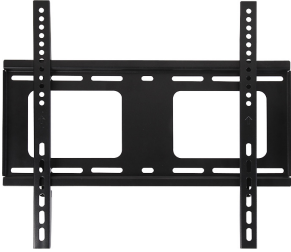

TV Wall Mount 32" to 55" Screen

pro-SIGNAL

Description

A heavy duty fixed position wall mount bracket that sits only 22mm from the wall. It's has been designed to accommodate TV and monitor flat screen panels from 32" to 55" and has a maximum load bearing capacity of 80kg.

Specifications

Material	: Steel
Surface Finish	: Powder Coating
Fit Screen Size	: 32" - 55"
VESA Compatible	: 200×200, 300×300, 400×200, 400×400
Profile	: 22mm
Installation	: Double Stud (406mm/450mm), Solid Wall
Weight Capacity	: 80kg

Diagram

Dimensions : Millimetres

Part Number Table

Description	Part Number
TV Wall Mount, 32" to 55" Screen	PS-FWB80-44

Important Notice : This data sheet and its contents (the "Information") belong to the members of the AVNET group of companies (the "Group") or are licensed to it. No licence is granted for the use of it other than for information purposes in connection with the products to which it relates. No licence of any intellectual property rights is granted. The Information is subject to change without notice and replaces all data sheets previously supplied. The Information supplied is believed to be accurate but the Group assumes no responsibility for its accuracy or completeness, any error in or omission from it or for any use made of it. Users of this data sheet should check for themselves the Information and the suitability of the products for their purpose and not make any assumptions based on information included or omitted. Liability for loss or damage resulting from any reliance on the Information or use of it (including liability resulting from negligence or where the Group was aware of the possibility of such loss or damage arising) is excluded. This will not operate to limit or restrict the Group's liability for death or personal injury resulting from its negligence. pro-SIGNAL is the registered trademark of Premier Farnell Limited 2019.