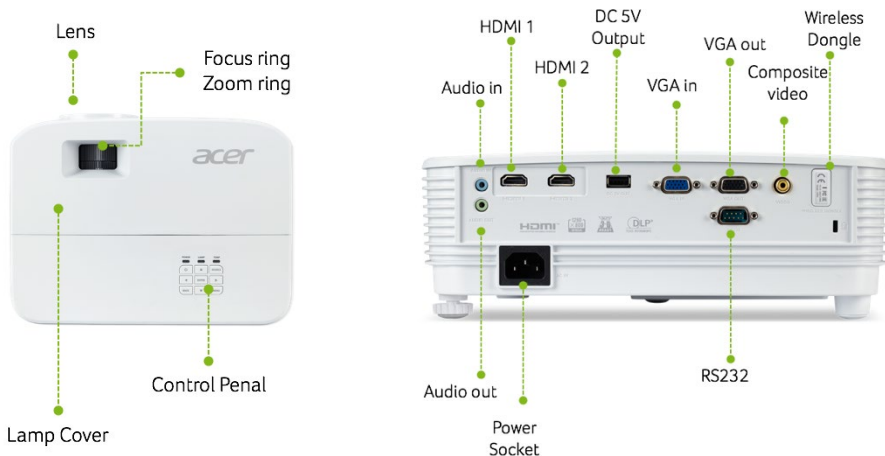

Enhanced usability

- Wireless projection frees you from cable chaos (Default)
- 10W built-in speaker
- AC power on

Installation flexibility

- +/-40° (Vertical, Manual & Auto) Keystone
- Auto ceiling-mounted correction

Eco-friendly functionality

- Acer EcoProjection
- Lamp life up to 15,000 hours in ExtremeEco mode

P1357Wi

- Part Number: MR.JUP11.001

- EAN Code: 4710886649588

Model name	P1357Wi
Projection system	DLP™
Resolution	Native WXGA (1,280 x 800) Maximum WUXGA (1,920 x 1,200)
Brightness	4,500 ANSI Lumens (Standard), 3,200ANSI Lumens (ECO) (Compliant with ISO 21118 standard)
Aspect ratio	16:10 (Native), 4:3/16:9 (Supported)
Contrast ratio	Dynamic Black 20,000:1
Throw ratio	1.21 ~ 1.57 (77" @ 2 m)
Projection lens	F = 2.59 ~ 2.87, f = 16.88 mm ~ 21.88 mm, Manual Zoom and Manual Focus
Keystone correction	+/-40° (Vertical, Manual & Auto)
Lamp life	5,000 Hours (Standard), 10,000 Hours (ECO), 15,000 Hours (ExtremeEco)
Noise level	31 dBA (Standard), 26 dBA (ECO)
Input interface	Analog RGB/Component Video (D-sub) x 1 Composite Video (RCA) x 1 HDMI1.4a (Video, Audio, HDCP1.4) x 2 PC Audio (Stereo mini jack) x 1 USB (Wireless dongle, Type A) x 1
Output interface	Analog RGB (D-sub) x 1 PC Audio (Stereo mini jack) x 1 DC Out (5V/1A, USB Type A) x 1
Control	RS-232 (mini DIN) x 1
Dimensions	299.5 x 220 x 105.1 mm (11.8" x 8.7" x 4.1", with feet)
Weight	2.4 Kg (5.29 lbs)