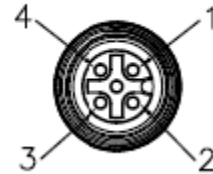

BU-122730291

(4 Position Female Receptacle Cable Assembly to Wire ends, 4.92')

J1	COLOR	J2
1	BROWN	OPEN
2	WHITE	
3	BLUE	
4	BLACK	

- Mueller's BU-122730291 is a 4 Position Female Receptacle Cable Assembly to free wire ends.
- Shell size for connector: M12 x 1.0 (A Coding)
- Cable Material: 4 Conductor, 22AWG, PVC
 - Overall length = 4.92' (1.5m)
- Coupling Nut: Anodized Aluminum
- Rating:
 - Voltage: 250V AC/DC
 - Current: 4 Amps
 - Standard: IEC 61076-2-101
 - Waterproof: IP67/IP68
 - Temperature: -40°C to 105°C
- RoHS 3 Compliant