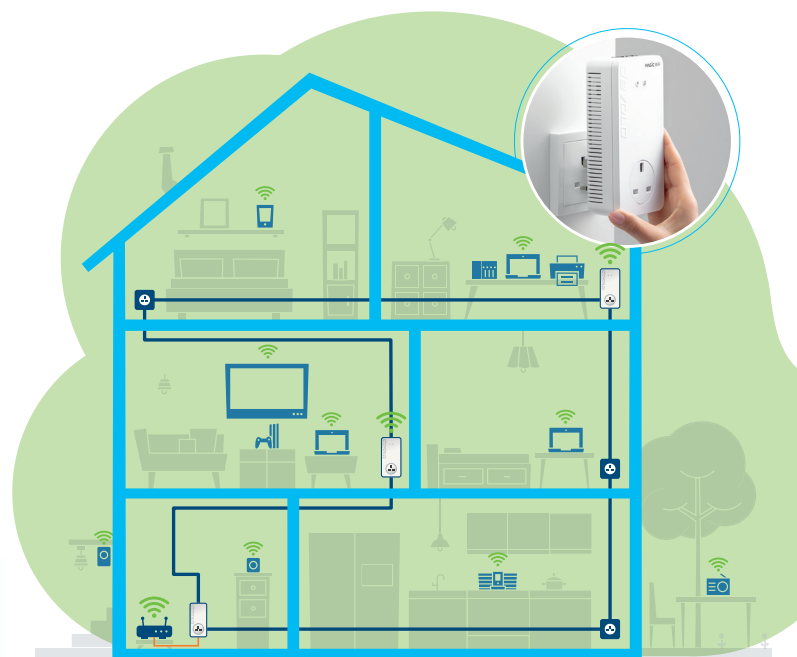

Why devolo?

- **Cutting-edge technology from Germany:** devolo has been developing standard-setting products since 2002 for millions of customers around the world. devolo products have received more than 600 awards.
- **Control using the devolo Home Network app:** Set up parental controls, guest Wi-Fi and time control settings with ease!
- **Our promise:** 3-year manufacturer's warranty.

Wi-Fi Upgrade: It's very easy to replace and disable your old router Wi-Fi with this set – for maximum Wi-Fi power throughout the home.