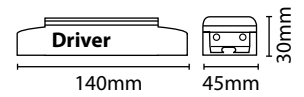

Perfect for under cabinet domestic and some light commercial applications.

EternaPro
LED
5 YEAR
Warranty*

PERFECT FOR UNDER CABINET DOMESTIC APPLICATIONS

LED SUPER FLAT STRIP LIGHTS

Ultra low power consumption with excellent light output. The inclusion of a link lead and butt connector allows continuous linear, spaced linear or radial installations.

- Aluminum and polycarbonate construction
- Ultra-bright warm white LEDs for a pleasing lighting effect (3000K colour temperature)
- Super flat design
- **9 LED** strip output: 1.8W / total circuit wattage (with driver): 2.80W
- **15 LED** strip output: 3W / total circuit wattage (with driver): 4.38W
- Reeded diffuser for soft diffused light
- Fixing clips included for under-cabinet or wall installation
- 300mm link lead and butt connector included: allowing flexible linking options

36W CONSTANT VOLTAGE DRIVER (SFLDR36)

- For use with SFLWW range only
- Allows multiple strip lights to be linked
- Includes 0.5m mains cable & 2m fitting supply cable with amp-plug connector: easy installation
- Allows any combination of SFLWW9 & SFLWW15 upto a maximum power load of 36W: simply link the first fitting to the driver and subsequent fittings to each other

- **Strip lights** = M.O.M: 1 / O.P.Q: 10
- **Driver** = M.O.M: 1 / O.P.Q: 20