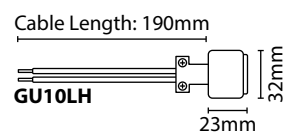

GU10LH

AWFO8

SPARE LAMPHOLDERS

- **AWFO8:** Silicon braided cable: heat resistant
- **GU10LH** = M.O.M: 5 / O.P.Q: 200
- **AWFO8** = M.O.M: 10 / O.P.Q: 250

Code	Version	Colour
GU10LH	GU10	Black
AWFO8	GU5.3 LV	White