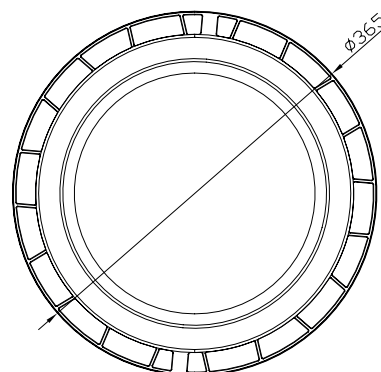

TIME LED is the Lighting Division of Pitacs Limited

Bradbourne Point, Bradbourne Drive, Tilbrook, Milton Keynes, Buckinghamshire MK7 8AT

T: +44 (0)1908 271155 F: +44 (0)1908 640017 E: info@timeled.co.uk W: www.timeled.co.uk

SPEC_790236_V3_AUG2021