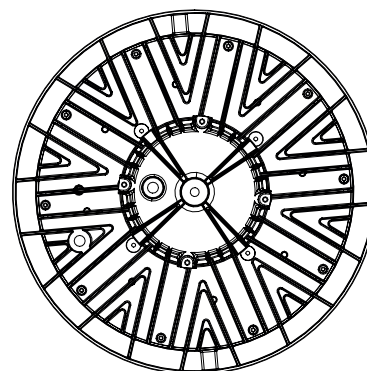

TIME LED is the Lighting Division of Pitacs Limited

Bradbourne Point, Bradbourne Drive, Tilbrook, Milton Keynes, Buckinghamshire MK7 8AT

T: +44 (0)1908 271155 F: +44 (0)1908 640017 E: info@timeled.co.uk W: www.timeled.co.uk

SPEC_790236_V3_AUG2021