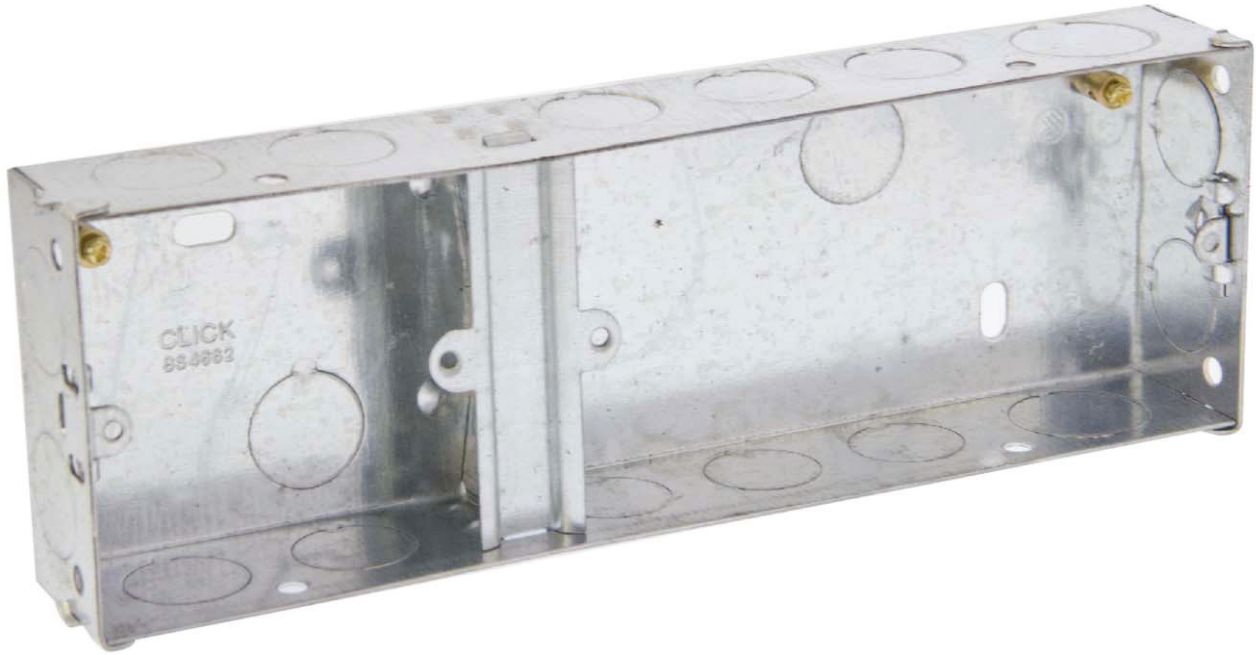

SPECIFICATION SHEET

Product Code

WA102

Description

1 + 2 Dual Accessory Box 35mm Deep
Galvanised Steel K.O Box

General Information	
Dimensions	220mm x 74mm
Material Composition	Galvanised Mild Steel Body Brass Earth Terminals
Back Box Depth	35mm
Knockout Size	Top: 1 x 25mm, 5 x 20mm Bottom: 1 x 25mm, 5 x 20mm Sides: 2 x 20mm Back: 2 x 20mm
Segregation Size	20 mm
Warranty	10 Years
Standards	
	BS 4662