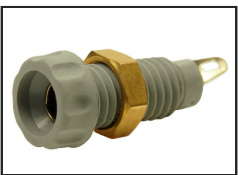

CLIFF

4mm PANEL SOCKET S14

CL1450
4mm PANEL SKT S14 BLK
+ NUT

CL1452
4mm PANEL SKT S14 RED
+ NUT

CL1454
4mm PANEL SKT S14 YELLOW
+ NUT

CL1456
4mm PANEL SKT S14 BLUE
+ NUT

CL1458
4mm PANEL SKT S14 GREY + NUT

CL1460
4mm PANEL SKT S14 GREEN + NUT

CL1462
4mm PANEL SKT S14 BROWN + NUT

CL1464
4mm PANEL SKT S14 WHITE + NUT

PANEL MOUNTING
HOLE

For further information, contact: sales@cliffuk.co.uk

Cliff Electronic Components Limited,
76 Holmethorpe Avenue, Holmethorpe Ind. Estate,
Redhill, Surrey RH1 2PF U.K.
Tel: +44 (0)1737 771375 Fax: +44 (0)1737 766012