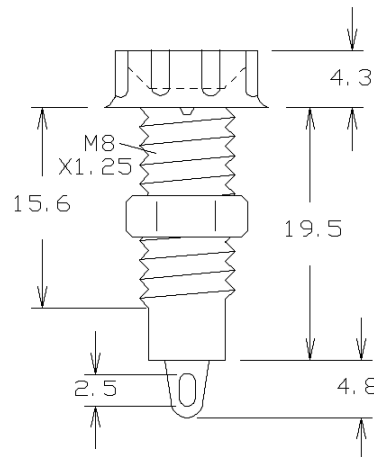

CL1460
4mm PANEL SKT S14 GREEN + NUT

CL1462
4mm PANEL SKT S14 BROWN + NUT

CL1464
4mm PANEL SKT S14 WHITE + NUT

PANEL MOUNTING
HOLE

For further information, contact: sales@cliffuk.co.uk

Cliff Electronic Components Limited,
76 Holmethorpe Avenue, Holmethorpe Ind. Estate,
Redhill, Surrey RH1 2PF U.K.
Tel: +44 (0)1737 771375 Fax: +44 (0)1737 766012