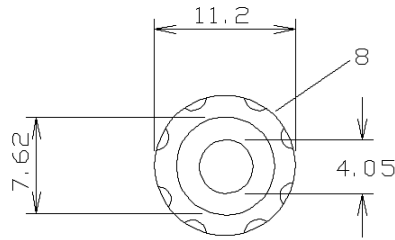

CL1460
4mm PANEL SKT S14 GREEN + NUT

CL1462
4mm PANEL SKT S14 BROWN + NUT

CL1464
4mm PANEL SKT S14 WHITE + NUT

PANEL MOUNTING
HOLE

For further information, contact: sales@cliffuk.co.uk

Cliff Electronic Components Limited,
76 Holmethorpe Avenue, Holmethorpe Ind. Estate,
Redhill, Surrey RH1 2PF U.K.
Tel: +44 (0)1737 771375 Fax: +44 (0)1737 766012