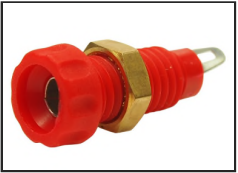

CLIFF

4mm PANEL SOCKET S14

CL1450
4mm PANEL SKT S14 BLK
+ NUT

CL1452
4mm PANEL SKT S14 RED
+ NUT

CL1454
4mm PANEL SKT S14 YELLOW
+ NUT

CL1456
4mm PANEL SKT S14 BLUE
+ NUT

CL1458
4mm PANEL SKT S14 GREY + NUT

CL1460
4mm PANEL SKT S14 GREEN + NUT

CL1462
4mm PANEL SKT S14 BROWN + NUT

CL1464
4mm PANEL SKT S14 WHITE + NUT

PANEL MOUNTING
HOLE

For further information, contact: sales@cliffuk.co.uk

Cliff Electronic Components Limited,
76 Holmethorpe Avenue, Holmethorpe Ind. Estate,
Redhill, Surrey RH1 2PF U.K.
Tel: +44 (0)1737 771375 Fax: +44 (0)1737 766012