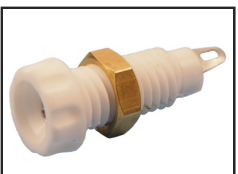

CLIFF

4mm PANEL SOCKET S14

CL1450
4mm PANEL SKT S14 BLK
+ NUT

CL1452
4mm PANEL SKT S14 RED
+ NUT

CL1454
4mm PANEL SKT S14 YELLOW
+ NUT

CL1456
4mm PANEL SKT S14 BLUE
+ NUT

CL1458
4mm PANEL SKT S14 GREY + NUT

CL1460
4mm PANEL SKT S14 GREEN + NUT

CL1462
4mm PANEL SKT S14 BROWN + NUT

CL1464
4mm PANEL SKT S14 WHITE + NUT

PANEL MOUNTING
HOLE

For further information, contact: sales@cliffuk.co.uk

Cliff Electronic Components Limited,
76 Holmethorpe Avenue, Holmethorpe Ind. Estate,
Redhill, Surrey RH1 2PF U.K.
Tel: +44 (0)1737 771375 Fax: +44 (0)1737 766012