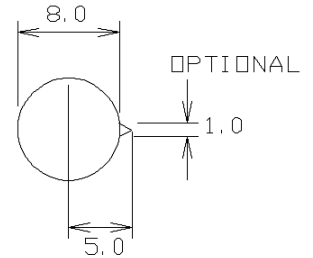

CL1460
4mm PANEL SKT S14 GREEN + NUT

CL1462
4mm PANEL SKT S14 BROWN + NUT

CL1464
4mm PANEL SKT S14 WHITE + NUT

PANEL MOUNTING
HOLE

For further information, contact: sales@cliffuk.co.uk

Cliff Electronic Components Limited,
76 Holmethorpe Avenue, Holmethorpe Ind. Estate,
Redhill, Surrey RH1 2PF U.K.
Tel: +44 (0)1737 771375 Fax: +44 (0)1737 766012