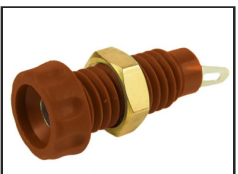

CLIFF

4mm PANEL SOCKET S14

CL1450
4mm PANEL SKT S14 BLK
+ NUT

CL1452
4mm PANEL SKT S14 RED
+ NUT

CL1454
4mm PANEL SKT S14 YELLOW
+ NUT

CL1456
4mm PANEL SKT S14 BLUE
+ NUT

CL1458
4mm PANEL SKT S14 GREY + NUT

CL1460
4mm PANEL SKT S14 GREEN + NUT

CL1462
4mm PANEL SKT S14 BROWN + NUT

CL1464
4mm PANEL SKT S14 WHITE + NUT

PANEL MOUNTING
HOLE

For further information, contact: sales@cliffuk.co.uk

Cliff Electronic Components Limited,
76 Holmethorpe Avenue, Holmethorpe Ind. Estate,
Redhill, Surrey RH1 2PF U.K.
Tel: +44 (0)1737 771375 Fax: +44 (0)1737 766012