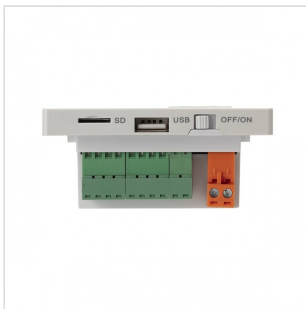

Helvia

HWA-20 PLAY

2X10W WALL-MOUNT AMPLIFIER WITH PLAYER AND BT

HWA-20 PLAY is a mini in-wall amplifier capable of delivering 2x10W @ 8ohm. The elegant and functional design offers a simple interface thanks to the large LCD display. The Class-D amplification stage with high efficiency, low thermal dissipation and maximum reliability. The multimedia player with USB port, SD-Card, FM Radio, BT, AUX input and remote control, accepts audio files in MP3, WAV, FLAC and other formats, making this amplifier easy to use in any user in hotels, home environments and more.

KEY FEATURES

Convenient and Efficient Home Music Control Center

Stylish Design, User-Friendly Interface with LCD Display and remote control

Built-in 2x10W stereo Class D amplifier

Short-circuit, Overheating, and Overloaded Protection

AUX Output for Multiple Unit Linking

Wide Voltage Input from 100 to 240VAC, 50/60Hz

MORE SPECIFICATIONS

Power input	100-240Vac
Output power	2×10W @ 8ohm
Total harmonic distortion	=0.03% (1KHz, 1W, 8ohm)
Signal-to-noise ratio	>81dB
Frequency response	20Hz~20kHz
Aux Input Sensitivity	1.0V/500mV (adjustable)
Audio format	MP3, WAV, FLAC, etc.
BT Connection	BT2.1+EDR
Storage type	USB, Micro SD-Card
Drive Format	FAT32 (max 32GByte)
Unit Size (WxDxH)	86×86×38 mm
Packing Size (WxDxH)	143x119x84 mm
Unit Weight	135g
Packing Weight	245g