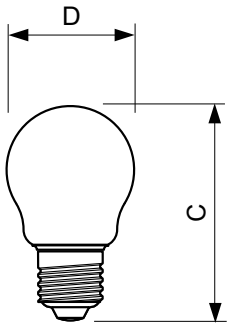

CorePro GLASS LED candles and lustres

Bulb shape	P45 [P 45mm]
Approval and Application	
Energy Efficiency Class	E
Energy consumption kWh/1,000 hours	2 kWh
	387364
Product Data	
Full product code	871951434776200

Order product name	CorePro LEDLusterND2-25W P45 E27 827 CLG
EAN/UPC – product	8719514347762
Order code	34776200
SAP numerator – quantity per pack	1
Numerator – packs per outer box	10
SAP material	929001238792
SAP net weight (piece)	0.012 kg

Dimensional drawing

CorePro LEDLusterND2-25W P45 E27 827 CLG

Product	D	C
CorePro LEDLusterND2-25W P45 E27 827 CLG	45 mm	78 mm