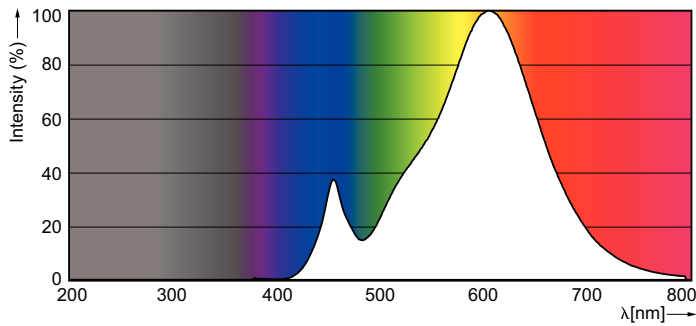

Photometric data

LED Lamps, Lightcolour /827 ND CL