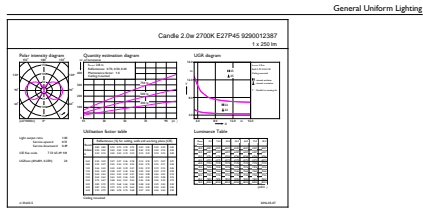

CorePro GLASS LED candles and lustres

Photometric data