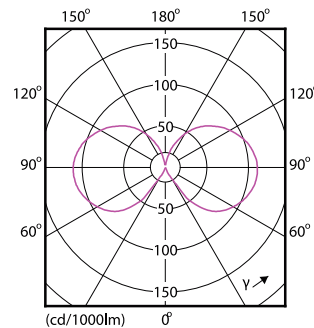

Classic LEDCandle ND 2-25W P45 827 CL