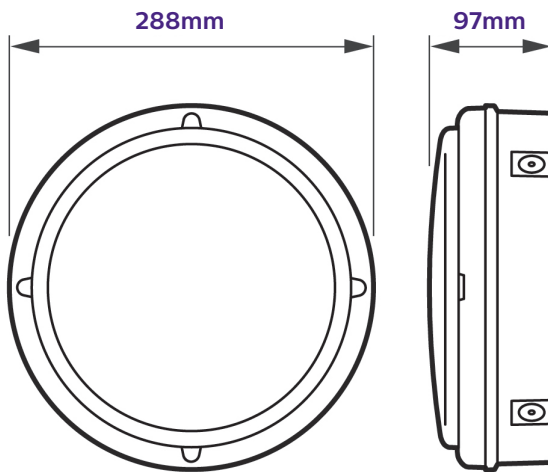

Optional motion and day-light detection unit

Dimensions

Order information

Ledinaire wall-mounted

Description	Order code	Lumen	Efficacy	Colour temp	IP	Emergency
WLO70V LED11S/840 PSU II WH UKI	911401855782	1100	Up to 100	4000	IP65 / IK08	
WLO70V LED17S/840 PSU II WH UKI	911401855882	1700	Up to 100	4000	IP65 / IK08	
WLO70V LED17S/840 PSU MDU II WH UKI	911401855982	1700	Up to 90	4000	IP65 / IK08	
WLO70V LED11S/840 PSU II WH UKI ELB3	919313000019	1100	Up to 100	4000	IP65 / IK08	✓
WLO70V LED17S/840 PSU II WH UKI ELB3	919313000020	1700	Up to 100	4000	IP65 / IK08	✓
WLO70V LED17S/840 PSU MDU II WH UKI ELB3	919313000021	1700	Up to 90	4000	IP65 / IK08	✓