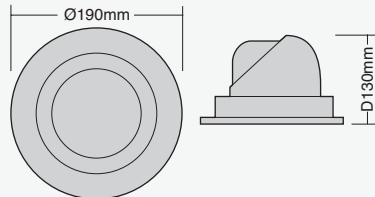

SPECIFICATION SHEET

LED CIRCULAR WALLWASHER SHOPLIGHT

The recessed LED Circular Wallwasher Shoplight is ideal for applications such as shopping centres and reception areas. The 40° tilt angle and 45° beam angle make it perfect for feature lighting.

Applications:

• Leisure Centres • Hospitality • Retail

Specification

LED:	Citizen COB
Material:	Aluminium
Lumen Output:	2900lm
Colour Temperature:	4000K
Guarantee:	3 Years
Life Expectancy:	50,000 Hours
Working Temperature:	-20°C - 65°C
Beam Angle:	45°
CRI:	>80 Ra

Dimensions

Code	Wattage	Lumen Output	Dimensions (Ø x D mm)	Cut out (Ø mm)
SLCT30W-40	30W	2900lm	190 x 130	170