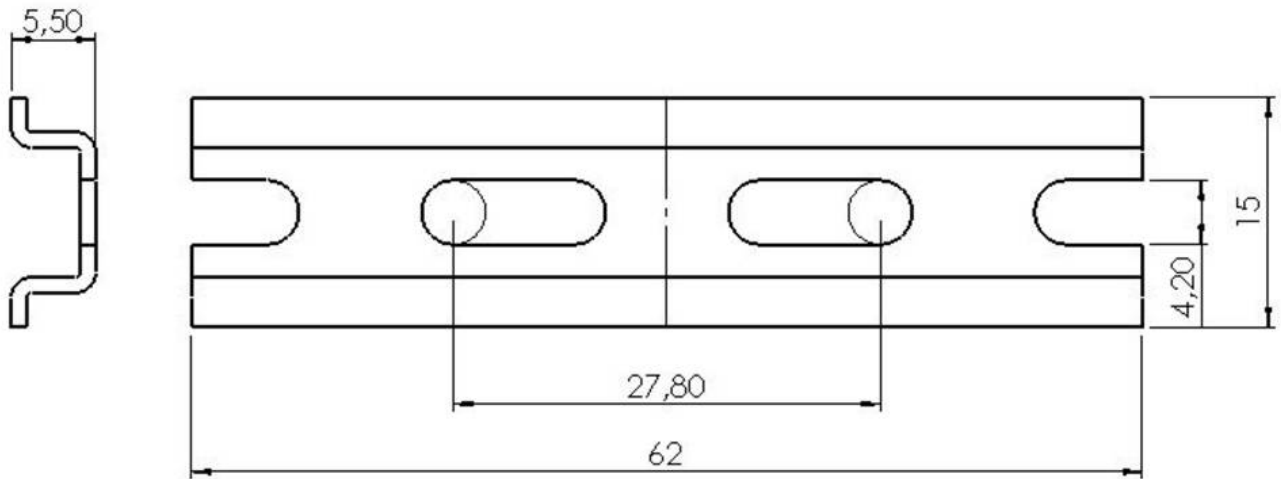

Your Contact:

WISKA Hoppmann GmbH

Kisdorfer Weg 28 · 24568 Kaltenkirchen · Germany

☎ +49-4191-508-0 · 📠 +49-4191-508-209

contact@wiska.de · www.wiska.com