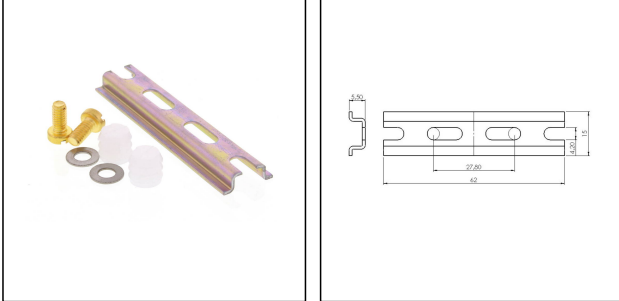

DIN Rail Kit - COMBI 108 / 308

DIN Rail Kit for installation of terminals

Products may differ in size, colour and appearance to those shown. If you require further information or customisation, please contact us directly.

Material	Steel
Type	DIN Rail Kit - COMBI 108 / 308
WISKA-Order no.	10060362
Packing unit	1
EAN number	4007685603621
Tariff number	72166190

Remarks:

Rail TS 15 + fixing material

11.03.2022

Your Contact:

WISKA Hoppmann GmbH