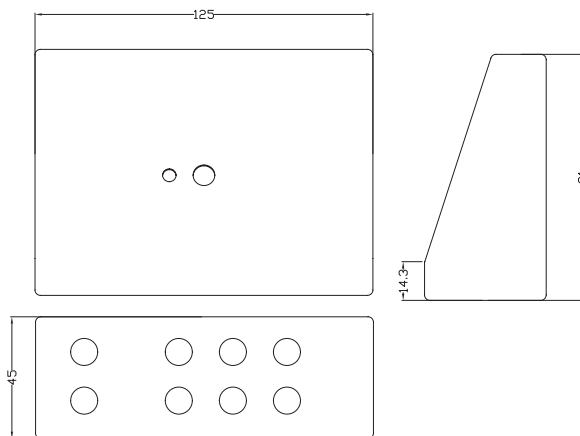

3 Way Audio Selector Switch

pro-SIGNAL

Description

3 way stereo audio selector switches that allow extra devices such as CD, tuner, TV sound, tape etc. to be fed into an amplifier.

Features

- Provides 3 stereo inputs into 1 socket
- Connections via RCA phono sockets
- Weight: 330g

Specifications

Insertion loss	: 0.5dB limited
Channel separation (@ 1kHz)	: 55dB normal 50dB limited
Crosstalk between function (@ 1kHz)	: 55dB normal 50dB limited

Diagram

Note:

1. The generator impedance should be 600Ω.
2. Signal output reading is taken across a 47kΩ load.
3. Product Input 4.7kΩ terminated.
  (on testing channel separation and crosstalk)

Dimensions : Millimetres

Part Number Table

Description	Part Number
3 Way Audio Selector Switch	PSG08226

Important Notice : This data sheet and its contents (the "Information") belong to the members of the AVNET group of companies (the "Group") or are licensed to it. No licence is granted for the use of it other than for information purposes in connection with the products to which it relates. No licence of any intellectual property rights is granted. The Information is subject to change without notice and replaces all data sheets previously supplied. The Information supplied is believed to be accurate but the Group assumes no responsibility for its accuracy or completeness, any error in or omission from it or for any use made of it. Users of this data sheet should check for themselves the Information and the suitability of the products for their purpose and not make any assumptions based on information included or omitted. Liability for loss or damage resulting from any reliance on the Information or use of it (including liability resulting from negligence or where the Group was aware of the possibility of such loss or damage arising) is excluded. This will not operate to limit or restrict the Group's liability for death or personal injury resulting from its negligence. pro-SIGNAL is the registered trademark of Premier Farnell Limited 2019.

Newark.com/exclusive-brands
Farnell.com/exclusive-brands
Element14.com/exclusive-brands

pro-SIGNAL