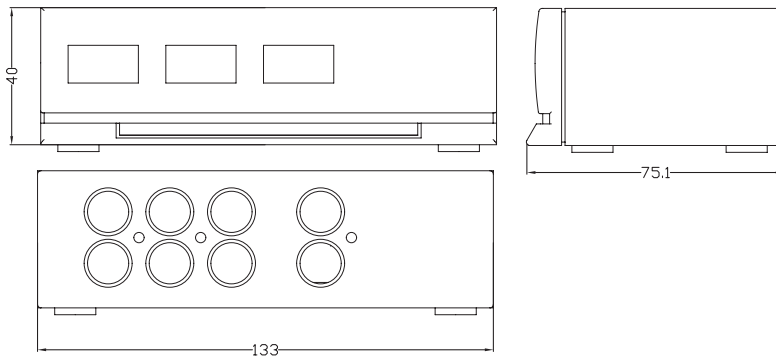

3 Way Audio Selector Switch

pro-SIGNAL

Description

Audio selector switch box allowing 3x inputs from CD players, cassette decks, computers, TVs and VCRs to share a single output or vice versa. Eliminates the need to unplug and reconnect cables when redirecting a stereo audio signal.

Features

- Push button selection
- Sleek, attractive design
- Use standard Phono/RCA connections located at the rear
- Channel separation @ 1kHz: 70dB

Specifications

Frequency Range	: 10Hz to 20kHz
Insertion Loss	: 0.5dB Limited
Channel separation (@ 1kHz)	: 55dB normal 50dB limited
Crosstalk between function (@ 1kHz)	: 55dB normal 50dB limited

Diagram

Note:

1. The generator impedance should be 600Ω.
2. Signal output reading is taken across a 47kΩ load.
3. Product Input 4.7kΩ terminated.
(on testing channel separation and crosstalk)

Dimensions : Millimetres