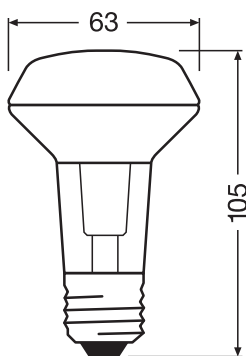

### Photometrical data

Luminous intensity	600 cd
Luminous flux	345 lm
Nominal useful luminous flux 90°	345 lm
Luminous efficacy	58 lm/W
Lumen main.fact.at end of nom.life time	0.70
Light color (designation)	Warm White
Color temperature	2700 K
Color rendering index Ra	≥90
Light color	927
Standard deviation of color matching	≤5 sdcn
Rated peak intensity	600 cd
Rated LLMF at 6,000 h	0.80

### Light technical data

Beam angle	36 °
Warm-up time (60 %)	< 0.50 s
Starting time	< 0.5 s
Rated beam angle (half peak value)	36.00 °

### Dimensions & Weight

Overall length	102.00 mm
Diameter	63.00 mm
Maximum diameter	63 mm
Product weight	107.00 g

## Energy labelling regulation data acc EU 2019/2015

Light source cap-type (or other electric interface)	E27
Length	102.00 mm
Height	63.00 mm
Width	63.00 mm