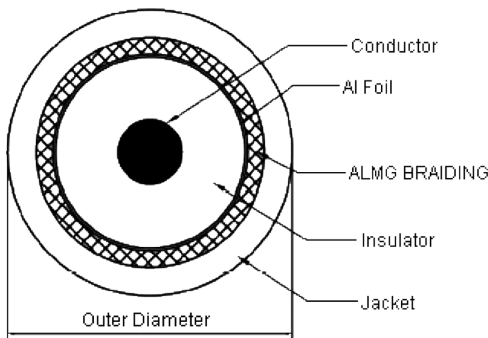

Cable Coaxial RG6, 75Ω

multicomp PRO

Specifications:

Reel Length	: 100m
Coaxial Cable Type	: RG6
Conductor Material	: Copper
Conductor Area CSA	: 0.785mm ²
Impedance	: 75Ω
Primary Screen Material	: PVC

Configuration:

Construction Item		Construction Item A
Conductors	Construction	1/1 ±0.05
	Material	CCS
	Outer Diameter	1 ±0.05
Insulators	Material	Foamed PE
	Diameter	4.57 ±0.01
	Average Thickness	1.7 ±0.05
Outer Conductors	AL-PET Foil	70 B. AL
	Type	Braid
	Material	ALMG
	Coverage	64/0.12 ±0.08
Jacket	Diameter	5.2 ±0.15
	Material	PVC
	Average Thickness	0.7 ±0.1
	Colour	Black/White

Dimensions : Millimetres

Part Number Table

Description	Part Number
Coaxial Cable, RG6, 75Ω, Black, 100m	MP009289

Important Notice : This data sheet and its contents (the "Information") belong to the members of the AVNET group of companies (the "Group") or are licensed to it. No licence is granted for the use of it other than for information purposes in connection with the products to which it relates. No licence of any intellectual property rights is granted. The Information is subject to change without notice and replaces all data sheets previously supplied. The Information supplied is believed to be accurate but the Group assumes no responsibility for its accuracy or completeness, any error in or omission from it or for any use made of it. Users of this data sheet should check for themselves the Information and the suitability of the products for their purpose and not make any assumptions based on information included or omitted. Liability for loss or damage resulting from any reliance on the Information or use of it (including liability resulting from negligence or where the Group was aware of the possibility of such loss or damage arising) is excluded. This will not operate to limit or restrict the Group's liability for death or personal injury resulting from its negligence. Multicomp Pro is the registered trademark of Premier Farnell Limited 2019.