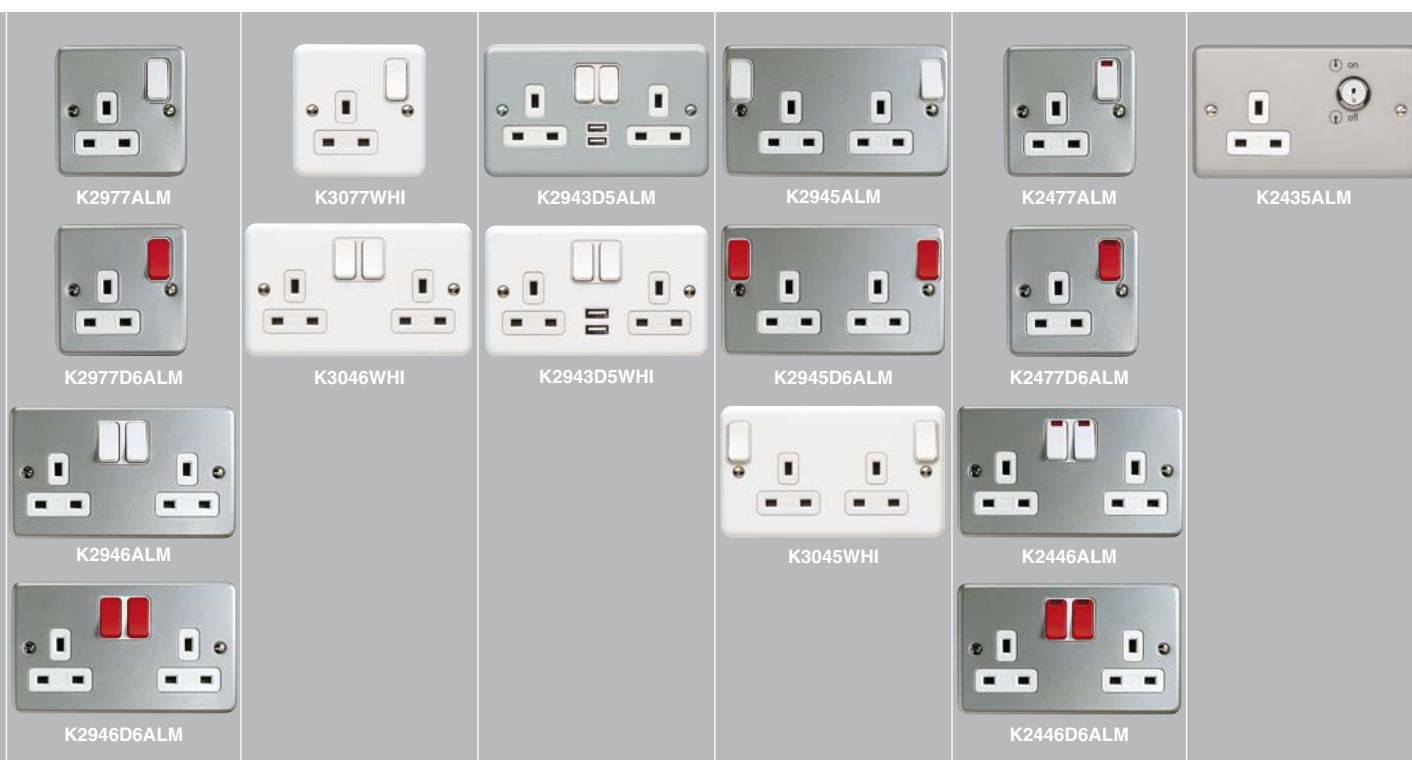

## Switchsocket Outlets

DP  
13 AMP

2 GANG DP  
WITH 2 X USB  
CHARGING PORTS  
DUAL EARTH  
13 AMP

WITH OUTBOARD  
ROCKERS  
13 AMP

WITH NEONS  
13 AMP

1 GANG DP

**K2977ALM** 5  
1 GANG DP WITH  
DUAL EARTH  
TERMINALS  
**K2977D5ALM** 1  
1 GANG DP WITH DUAL  
EARTH TERMINALS  
WITHOUT BOX  
**K2977D6ALM** 1  
1 GANG DP WITH RED  
ROCKER AND DUAL  
EARTH TERMINALS  
**K2946ALM** 5  
2 GANG DP  
**K2946D5ALM** 1  
2 GANG DP  
WITHOUT BOX  
**K2946D6ALM** 1  
2 GANG DP WITH  
RED ROCKERS

**K3077WHI** 10  
1 GANG DP  
WITHOUT BOX  
**K3046WHI** 5  
2 GANG DP  
WITHOUT BOX

**K2943D5ALM** 1  
2 GANG DP WITH DUAL  
EARTH TERMINALS  
WITH INTEGRAL USB  
CHARGING WITHOUT  
BOX  
**K2943D5WHI** 1  
2 GANG DP WITH DUAL  
EARTH TERMINALS  
WITH INTEGRAL USB  
CHARGING WITHOUT  
BOX  
Features 2 USB charging  
sockets, each capable of  
supporting 2A charge  
(total of 2A)  
BS5733: 2010  
MOUNTING BOX  
K897ALM  
K897WHI

**K2945ALM** 5  
2 GANG DP  
WITH OUTBOARD  
ROCKERS AND DUAL  
EARTH TERMINALS  
**K2945D5ALM** 5  
2 GANG DP  
WITH OUTBOARD  
ROCKERS AND DUAL  
EARTH TERMINALS  
WITHOUT BOX  
**K2945D6ALM** 1  
2 GANG DP  
WITH RED OUTBOARD  
ROCKERS AND DUAL  
EARTH TERMINALS  
**K3045WHI** 5  
2 GANG DP  
WITHOUT BOX  
WITH OUTBOARD  
ROCKERS AND DUAL  
EARTH TERMINALS