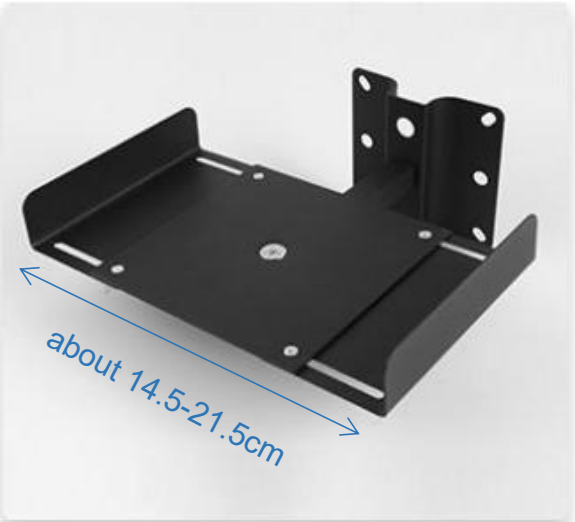

SS05

Speaker Wall Mount Stand

Specifications

Material	Iron
Recommended Use	R1280DB/R1280T/R1280DBs/R1380DB/R1380T/ R1700BT/R1700BTs
Depth	about 16.5cm
Width (adjustable)	about 14.5cm-21.5cm
Product weight	1.872kg (1 pair)
Packing	Inner carton: 310 × 185 × 170mm, 2.2kg Master carton: 636 × 390 × 362mm, 19.1kg 8 sets/carton