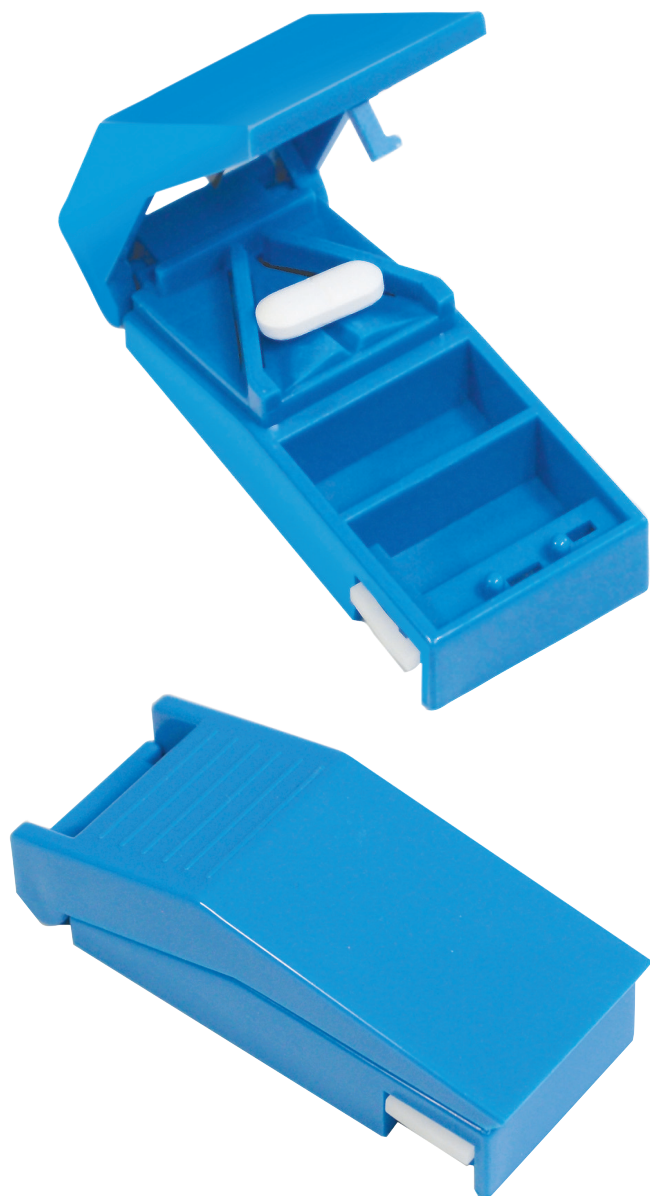

**AIDAPT BATHROOMS LTD.**

Lancots Lane  
Sutton Oak  
St. Helens  
WA9 3EX

## Lockable Pill Cutter

Break even the smallest of pills effortlessly with the Lockable Pill Cutter. This easy to use device is ideal for users with limited dexterity or weakness in the hands and arms. Simply place the pill inside, close the lid and the integrated blade will cut the pill in half. When not in use the unit can be locked with the clever safety catch.

### PRODUCT SPECIFICATION

Length (cm):.....	26
Height (mm):.....	85
Width (mm):.....	34
Product Dimensions (mm):.....	26x34x85
Packaged dimensions (HxWxL mm):.....	155x85x26
Display Footprint (mm):.....	155x85x26
Transport dimensions (mm):.....	155x85x26
Gross Weight (Packaged) (kg):.....	0.05
Packaging:.....	Picture Box
Item priced per:.....	1
Inner box (HxWxL mm):.....	95x330x220
Inner box quantity:.....	24
Outer box (HxWxL mm):.....	300x460x360
Outer box quantity:.....	144
Gross weight outer carton (kg):.....	8
Colour:.....	Blue
Main body material:.....	Plastic

### Features:

- Easily break even the smallest of pills
- Ideal for users with limited dexterity or weakness in the hands or arms
- Integrated safety lock

Product Code: VM925AB  
Barcode: 5021196717584

Registered Office:  
**AIDAPT BATHROOMS LTD.**  
LANCOTS LANE, SUTTON OAK, ST. HELENS, WA9 3EX