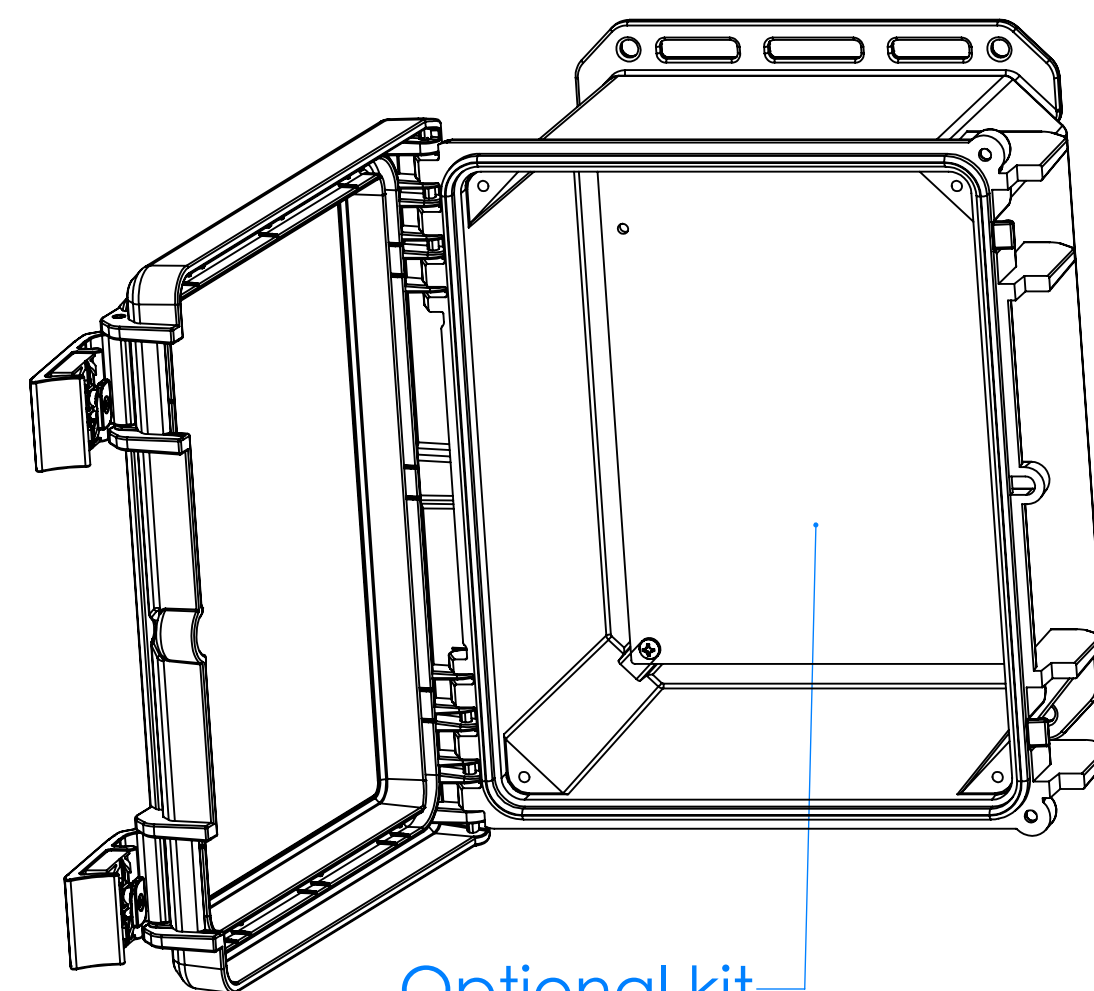

7200B Aluminum Bottom Panel Kit for 352HL, 342HL, 352HS, 342HS, 352S and 342S

Optional kit
pn 7200B

Part included in Kit number 7200B		
P/N	Qty.	Description
72000	1	Bottom Aluminum Panel
6029	4	SS #10 X 3/8" Pan HL Screw

72000 Aluminum Bottom Panel

352HL, 342HL, 352HS, 342HS, 352S and 342S