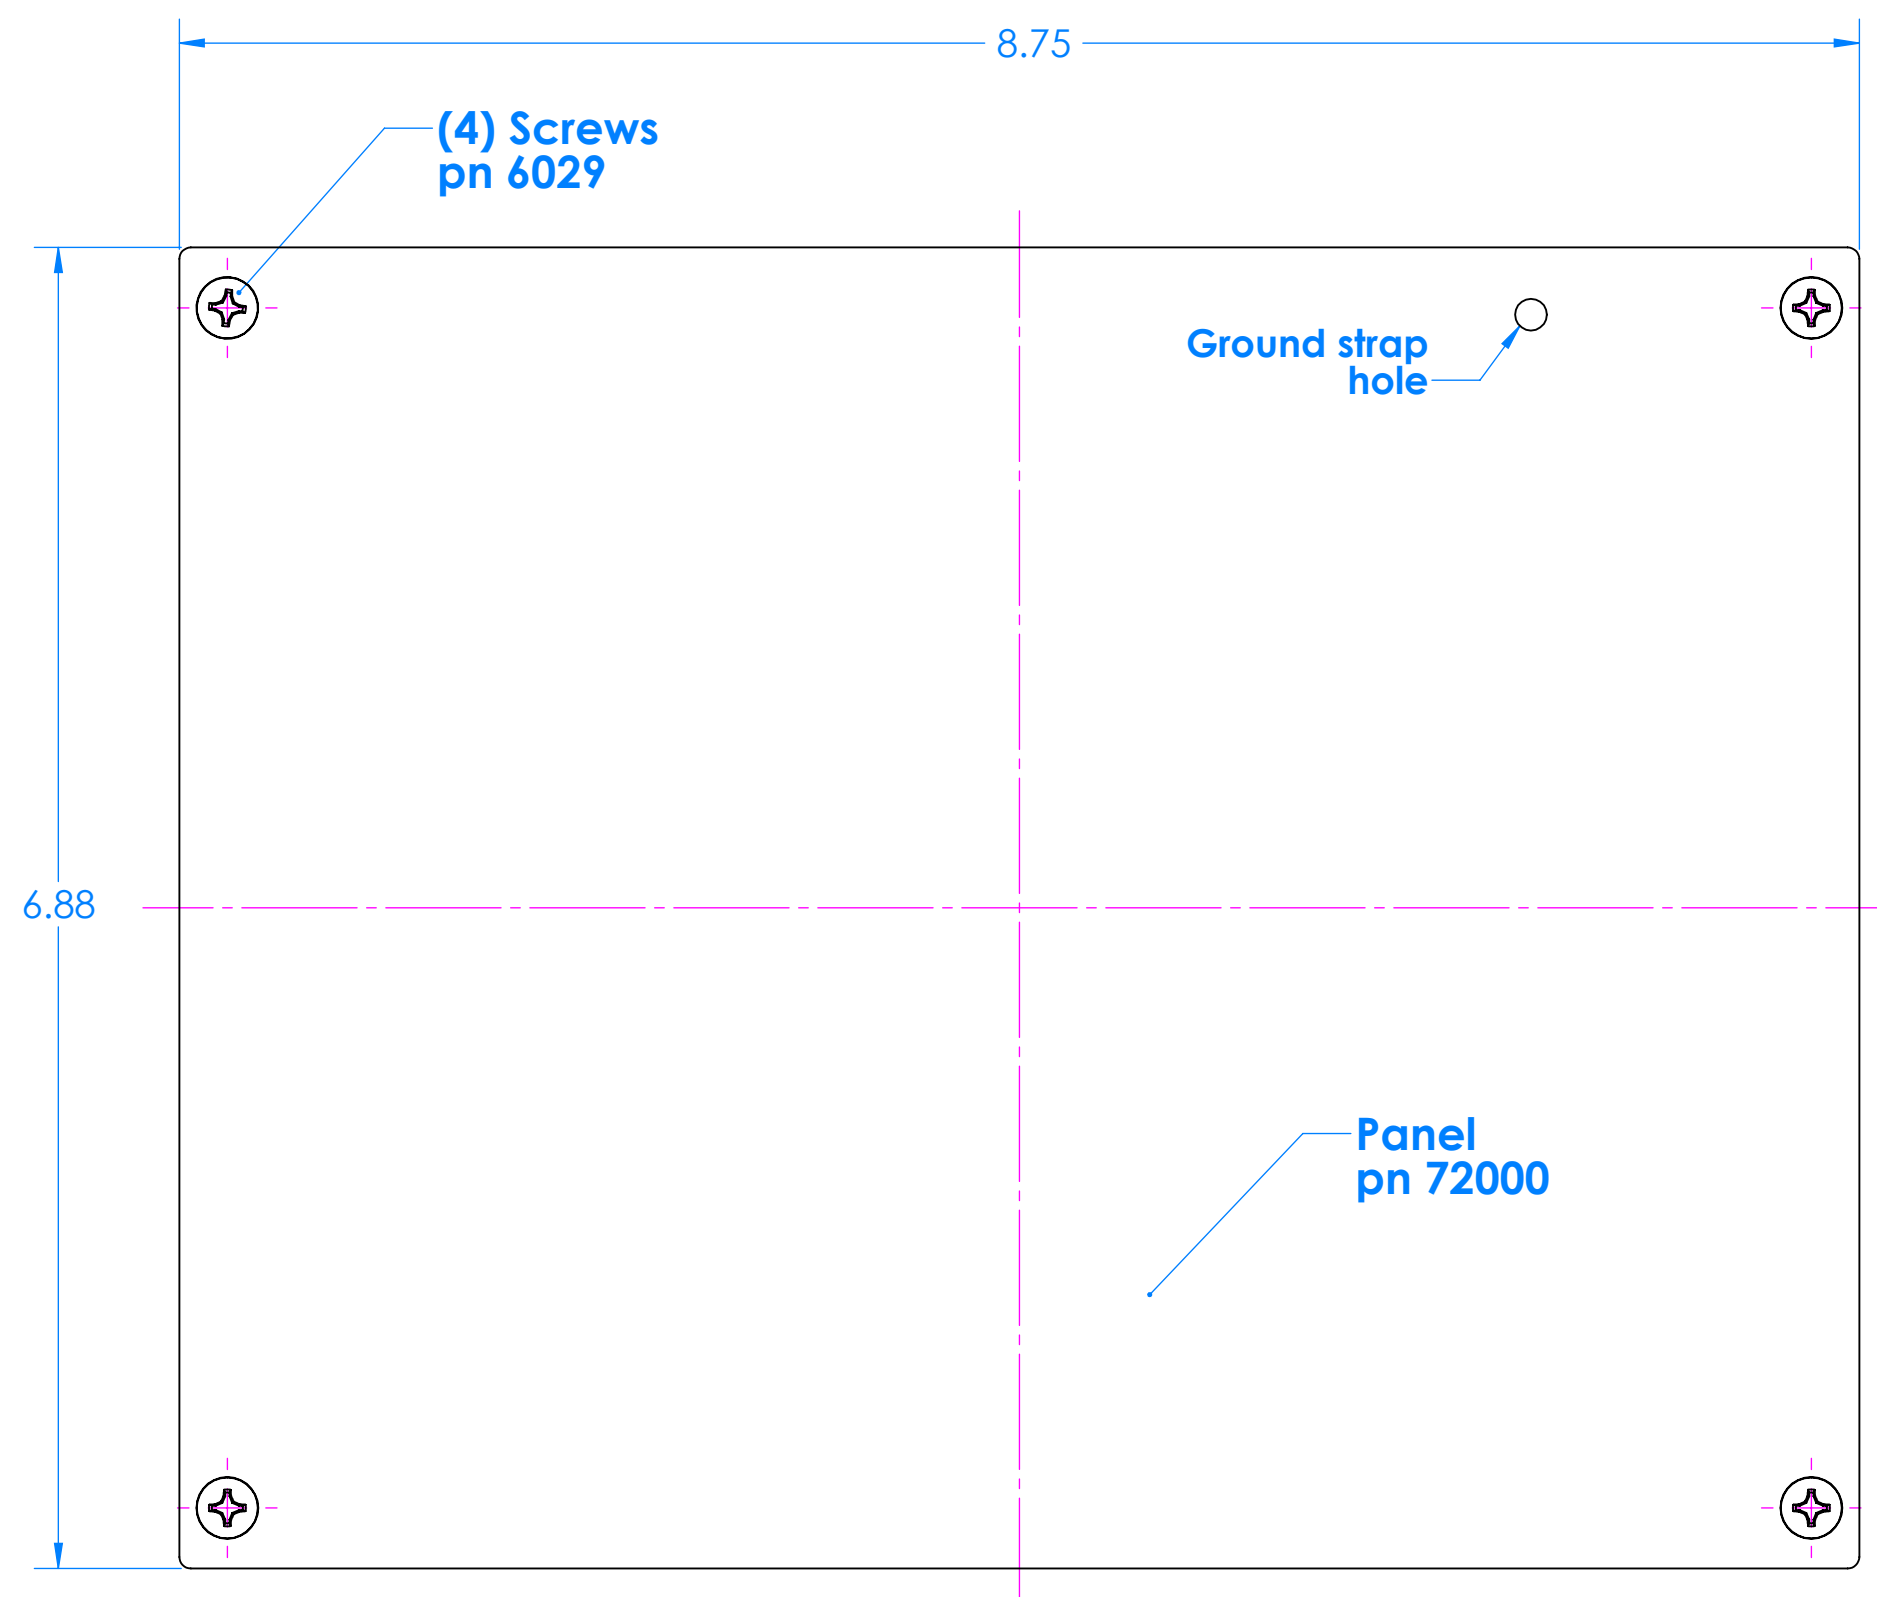

7200B Aluminum Bottom Panel Kit for 352HL, 342HL, 352HS, 342HS, 352S and 342S

Optional kit
pn 7200B

Part included in Kit number 7200B		
P/N	Qty.	Description
72000	1	Bottom Aluminum Panel
6029	4	SS #10 X 3/8" Pan HL Screw

72000 Aluminum Bottom Panel

352HL, 342HL, 352HS, 342HS, 352S and 342S