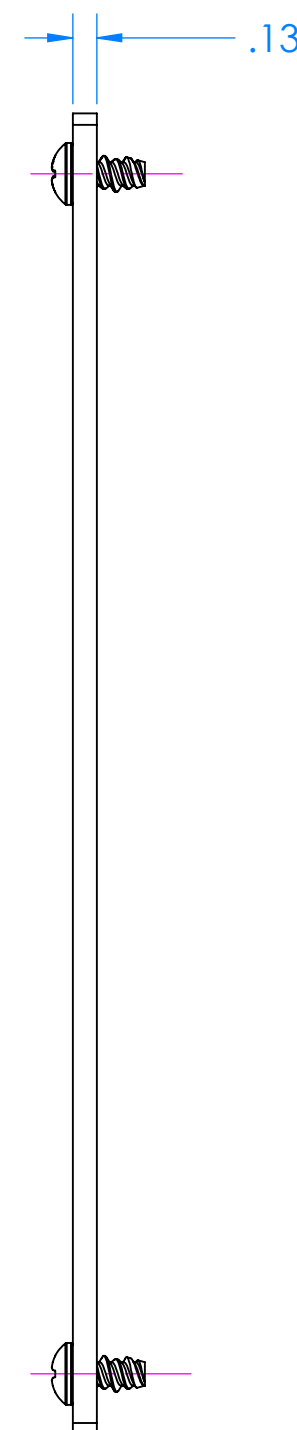

7200B Aluminum Bottom Panel Kit for 352HL, 342HL, 352HS, 342HS, 352S and 342S

Optional kit
pn 7200B

Part included in Kit number 7200B		
P/N	Qty.	Description
72000	1	Bottom Aluminum Panel
6029	4	SS #10 X 3/8" Pan HL Screw

72000 Aluminum Bottom Panel

352HL, 342HL, 352HS, 342HS, 352S and 342S