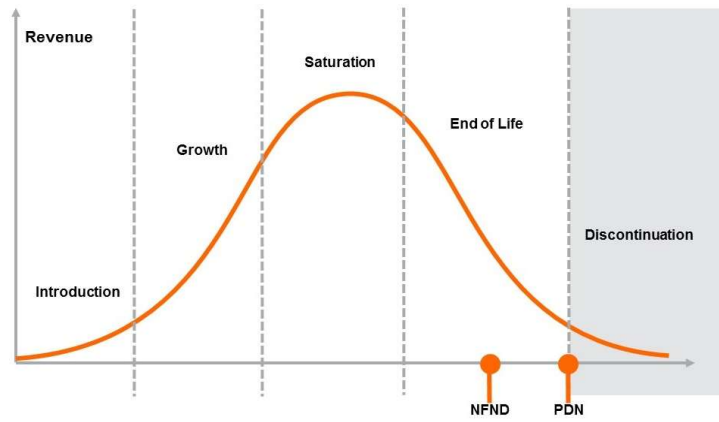

Light is OSRAM

Product Or Individual Q-Code Discontinuation (acc. JEDEC J-STD-048)
OS-PDN-2022-043

15 April 2022

Last order: 01 November 2022
Last delivery: 01 May 2023

Please direct your feedback to your local Sales office.