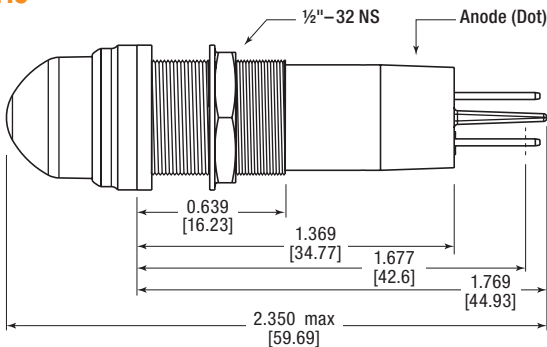

## Dimensions

inches [mm]

## Mechanical information

- Mounting Hole Size:** 0.500" (12.7 mm)  
**Max Panel Thickness:** 0.450" (11.43 mm)  
**Mounting Torque:** 5 in-lbs

## Specifications

- Voltage Options:** 5 to 125VDC and 125, 230VAC (bi-color 5, 12, 24 VDC) (no resistor required)
- Operating Temp:** -30 °C to +85 °C (22 °F to +185 °F)
- Storage Temp:** -40 °C to +100 °C (-40 °F to +212 °F)
- Electrical Connection:** 110 Faston quick connect terminals or 6" wire leads
- Housing:** Brass—White or Black Nickel Plated
- Lens Material:** Transparent polycarbonate (UL 94V-0)
- Wire Leads:** 18 AWG
- Lock Washer:** Bronze—White or Black Nickel Plated
- Nut:** Brass—White or Black Nickel Plated