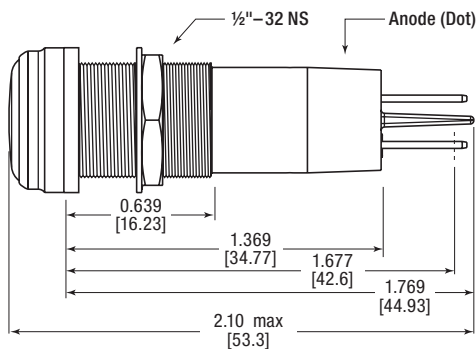

## Dimensions

inches [mm]

## Mechanical information

- Mounting Hole Size:** 0.500" (12.7 mm)  
**Max Panel Thickness:** 0.450" (11.43 mm)  
**Mounting Torque:** 5 in-lbs

## Specifications

- Voltage Options:** 5 to 125VDC and 125, 230VAC (bi-color 5, 12, 24 VDC) (no resistor required)
- Operating Temp:** -30 °C to +85 °C (22 °F to +185 °F)
- Storage Temp:** -40 °C to +100 °C (-40 °F to +212 °F)
- Electrical Connection:** 110 Faston quick connect terminals or 6" wire leads
- Housing:** Brass—White or Black Nickel Plated
- Lens Material:** Transparent polycarbonate (UL 94V-0)
- Wire Leads:** 18 AWG
- Lock Washer:** Bronze—White or Black Nickel Plated
- Nut:** Brass—White or Black Nickel Plated