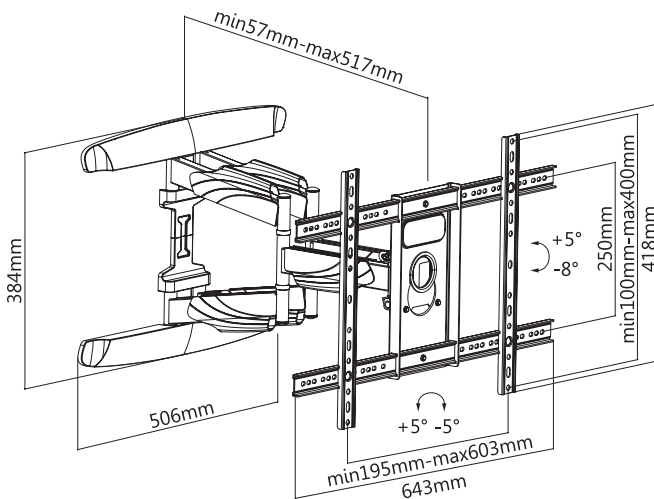

Full Motion TV Wall Mount

37" to 70" Screen

pro-SIGNAL

Specifications

Material	: Steel, Plastic
Surface Finish	: Powder Coating
Fit Screen Size	: 37" to 70"
VESA Compatible	: 200×200, 300×200, 400×200, 300×300, 400×300, 400×400, 600×400
Weight Capacity	: 45kg
Profile	: 57mm to 517mm
Tilt Range	: +5° to -8°
Swivel Range	: +90° to -90°
Screen Level	: +5° to -5°
Installation	: Solid Wall, Double Stud (406mm/450mm)
Cable Management	: Yes
Anti-theft	: No

Diagram

Part Number Table

Description	Part Number
Full Motion TV Wall Mount, 37" to 70" Screen	PS-FMSAT466D

Dimensions : Millimetres

Important Notice : This data sheet and its contents (the "Information") belong to the members of the AVNET group of companies (the "Group") or are licensed to it. No licence is granted for the use of it other than for information purposes in connection with the products to which it relates. No licence of any intellectual property rights is granted. The Information is subject to change without notice and replaces all data sheets previously supplied. The Information supplied is believed to be accurate but the Group assumes no responsibility for its accuracy or completeness, any error in or omission from it or for any use made of it. Users of this data sheet should check for themselves the Information and the suitability of the products for their purpose and not make any assumptions based on information included or omitted. Liability for loss or damage resulting from any reliance on the Information or use of it (including liability resulting from negligence or where the Group was aware of the possibility of such loss or damage arising) is excluded. This will not operate to limit or restrict the Group's liability for death or personal injury resulting from its negligence. pro-SIGNAL is the registered trademark of Premier Farnell Limited 2019.