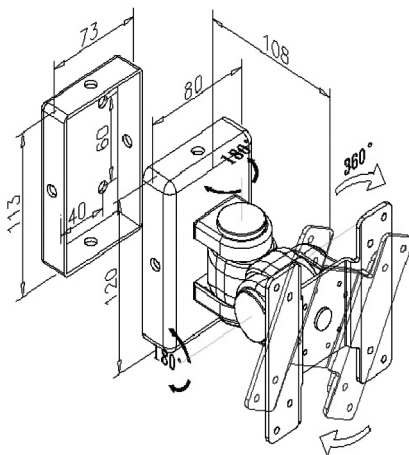

Description

A TV wall mount that has the ability to both tilt and swivel, offering a variety of display of options for your TV or monitor. It's quick and easy to install and all necessary fixings are supplied. Meets with VESA mounting standard 75mm×75mm or 100mm×100mm. Holds LCD screen up to 15 kgs.

Diagram

Dimensions : Millimetres

Part Number Table

Description	Part Number
Swivel VESA Mount LCD Wall Bracket (Up to 15kg)	PSG02526

Important Notice : This data sheet and its contents (the "Information") belong to the members of the AVNET group of companies (the "Group") or are licensed to it. No licence is granted for the use of it other than for information purposes in connection with the products to which it relates. No licence of any intellectual property rights is granted. The Information is subject to change without notice and replaces all data sheets previously supplied. The Information supplied is believed to be accurate but the Group assumes no responsibility for its accuracy or completeness, any error in or omission from it or for any use made of it. Users of this data sheet should check for themselves the Information and the suitability of the products for their purpose and not make any assumptions based on information included or omitted. Liability for loss or damage resulting from any reliance on the Information or use of it (including liability resulting from negligence or where the Group was aware of the possibility of such loss or damage arising) is excluded. This will not operate to limit or restrict the Group's liability for death or personal injury resulting from its negligence. pro-SIGNAL is the registered trademark of Premier Farnell Limited 2019.