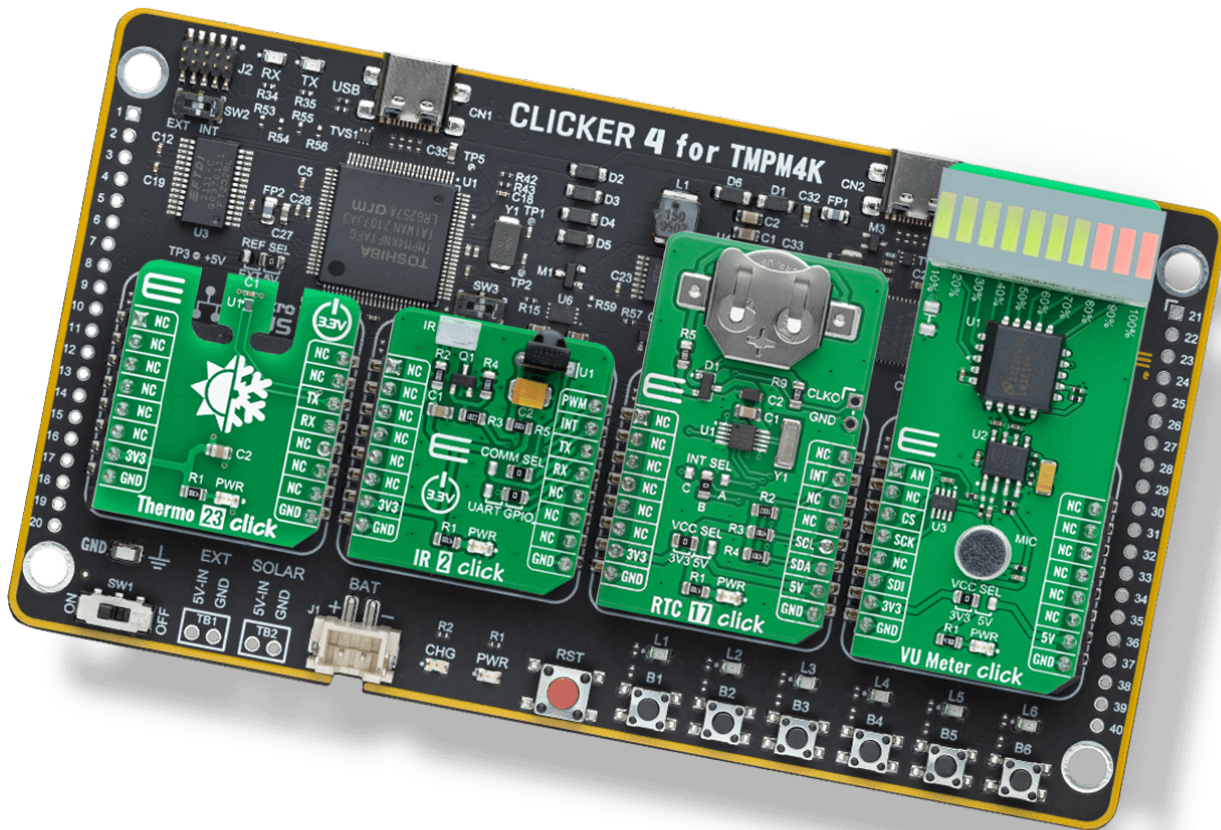

## Clicker 4 for TMPM4K

PID: MIKROE-4912

### Clicker 4 for TMPM4K

Mikroe produces entire development toolchains for all major microcontroller architectures.

Committed to excellency, we are dedicated to helping engineers bring the project development up to speed and achieve outstanding results.

ISO 9001: 2015 certification of quality management system (QMS).

Mikroe produces entire development toolchains for all major microcontroller architectures.

Committed to excellency, we are dedicated to helping engineers bring the project development up to speed and achieve outstanding results.