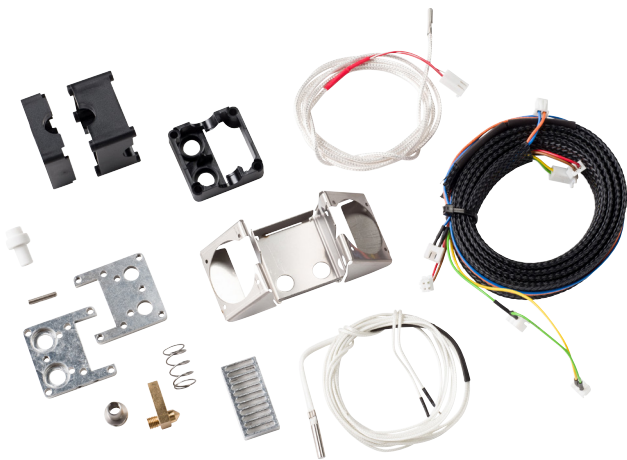

SPARE PARTS ULTIMAKER 2

#1695 PRINT HEAD PACK

1186	Print Head Cable	1x
1268	Heater Cartridge 24V 25W	1x
1301	Integrated nozzle heater block 3mm	1x
1306	Hot end holder bottom	1x
1307	Hot end holder top	1x
1308	Cooling Rib Hot End	1x
1310	Hot end Isolator	1x
1311	Spring D2000	1x
1748	Print Head Top	1x
1321	Print Head Middle	1x
1322	Print Head Bottom	1x
1357	DIN 913 M3x14	1x
1364	PTFE Isolator Coupler Glass Filled 3.2 mm	1x
1365	Dual fan bracket safety	1x
1366	PTFE Coupler Ring	1x
2225	PT100 B sensor	1x