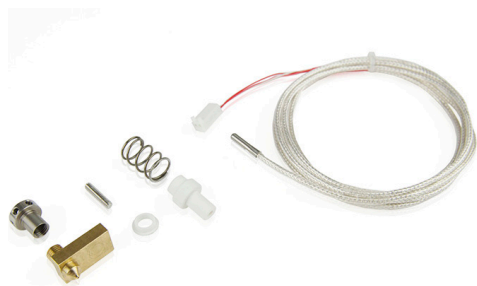

1241 Motor Spacer UM2

SPARE PARTS ULTIMAKER 2

#1698 END STOP PACK

1024	Limit Switch, Black Short Wire	1x
1162	Limit Switch, Blue Wire	1x
1163	Limit Switch, Red Wire	1x

1024 Limit Switch, Black Short Wire

1162 Limit Switch, Blue Wire

1163 Limit Switch, Red Wire

SPARE PARTS ULTIMAKER 2

#1699 FAN PACK

1313	Model Cooling Fan 12VDC 0.1 A	2x
1330	Hot-end Cooling Fan 5VDC 0.08A	1x

1313 Model Cooling Fan 12VDC 0.1 A

1330 Hot-end Cooling Fan 5VDC 0.08A

SPARE PARTS ULTIMAKER 2

#1552 HOT END PACK

1301	nozzle + heaterblock	1x
1310	hot end isolator	1x
1311	spring D2000 1311	1x
1357	DIN 913 M3x14	1x
1364	PTFE Isolator Coupler Glass Filled 3.2 mm	1x
1366	PTFE Nozzle Ring	1x
2225	PT100 B sensor	1x