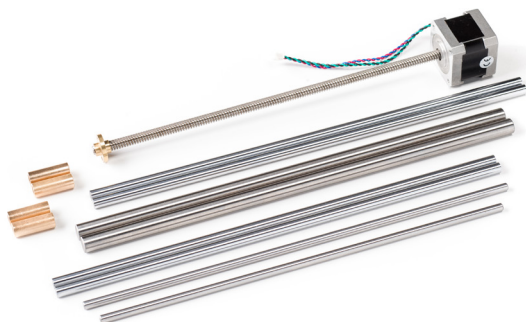

1240 Main Board Electronics Cover

1251 Ulticontroller Electronics Cover

1273 Cable Cover

SPARE PARTS ULTIMAKER 2

#1685 AXIS PACK

1011	Y-linear shaft	2x
1012	X-linear shaft	2x
1056	Sintered Bushing	4x
1159	Z-Motor with Trapezoidal Lead Screw	1x
1169	Z-linear Shaft	2x
1172	Print Head Shaft X	1x
1173	Print Head Shaft Y	1x

1011 Y-linear shaft

1012 X-linear shaft

1056 Sintered Bushing

1159 Z-Motor with Trapezoidal Lead Screw

1169 Z-linear Shaft

1172 Print Head Shaft X

1173 Print Head Shaft Y

SPARE PARTS ULTIMAKER 2