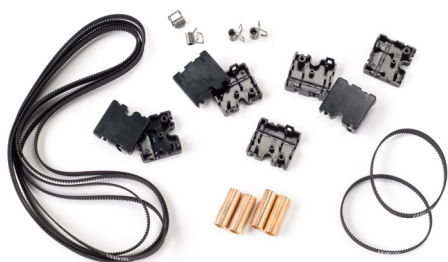

SPARE PARTS ULTIMAKER 2

#1688 PULLEY PACK

1165	Timing Pulley 5mm Shaft GT2	2x
1166	Timing Pulley 8mm Shaft GT2	8x
1167	Timing Pulley Double 8mm Shaft GT2	1x
1211	Set screw	11x

1165 Timing Pulley 5mm Shaft GT2

1166 Timing Pulley 8mm Shaft GT2

1167 Timing Pulley Double 8mm Shaft GT2

1211 Set screw

SPARE PARTS ULTIMAKER 2

#1689 BEARING PACK

1065	Linear Bearing LM6LUU	2x
1170	Square Flanged Linear Bearing LMK12LUU	2x
1220	Ball Bearing F688-2RS	8x

1065 Linear Bearing LM6LUU

1170 Square Flanged Linear Bearing LMK12LUU

1220 Ball Bearing F688-2RS

SPARE PARTS ULTIMAKER 2

#1690 BELTS PACK

1056	Sintered Bushing	4x
1188	Timing Belt GT2 200	4x
1189	Timing Belt GT2 610	2x
1168	Sliding Block Spring	4x
1255	Sliding Block Half UM2	8x

1056 Sintered Bushing

1188 Timing Belt GT2 200

1189 Timing Belt GT2 610

1168 Sliding Block Spring

1255 Sliding Block Half UM2

SPARE PARTS ULTIMAKER 2

#1691 FEEDER PACK

1021	Ball Bearing 688-2RS	1x
1140	Feeder Spring DR2110	1x
1212	Setscrew m3x3	1x
1258	Feeder Part A	1x
1259	Feeder Part B	1x
1264	Feeder Nut Holder	1x
1279	Feeder Ring	1x
1814	Feeder Knurled Wheel	1x
1816	Feeder Lever A	1x
1817	Feeder Lever B	1x