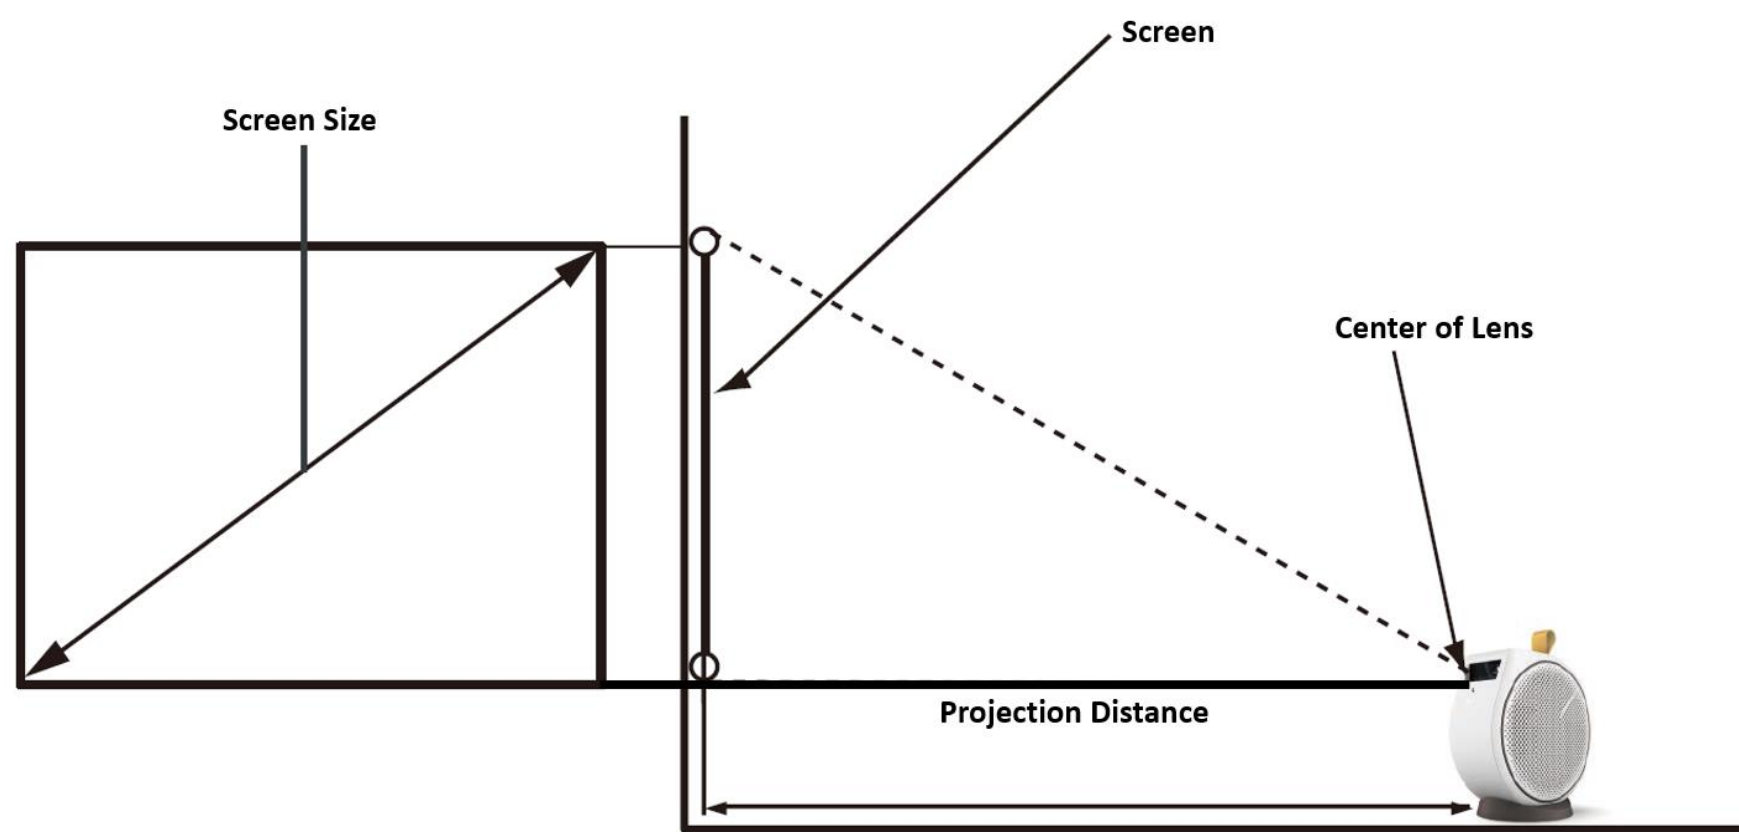

Connectivity

No	I/O Name	Quantity
1	HDMI 1.4b	1
2	USB-C (DP Alt mode, Data)	1
3	Earphone	1
4	DC in	1

Installation

Screen size				Projector distance(mm)
Diagonal		Width(mm)	Height(mm)	
Inch	mm			
30	762	664	374	795
40	1,016	886	498	1,061
50	1,270	1,107	623	1,327
60	1,524	1,328	747	1,593
70	1,778	1,550	872	1,856
80	2,032	1,771	996	2,122
90	2,286	1,992	1,121	2,389
100	2,540	2,213	1,246	2,654
110	2,794	2,435	1,370	2,920
120	3,048	2,656	1,495	3,185