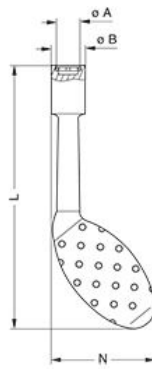

[Catalog](#)

TECHNICAL DETAILS

Mechanics

Shell Style/Model	DCH*: Spanners for notched nuts
Keying	No keying
Housing Material	
Weight	3.99 g

Performance

Configuration
Insulator
Rated Current

Others

LEMO products and services are provided "as is". LEMO makes no warranties or representations with regard to LEMO product & services or use of them, express, implied or statutory, including for accuracy, completeness, or security. The user is fully responsible for his products and applications using LEMO components.

DRAWINGS

No keying

Dimensions

	A	B	L	N
mm.	12.1	14.8	124	49.3
in.	0,48	0,58	4,88	1,94

RECOMMENDED BY LEMO

Tools

LEMO products and services are provided "as is". LEMO makes no warranties or representations with regard to LEMO product & services or use of them, express, implied or statutory, including for accuracy, completeness, or security. The user is fully responsible for his products and applications using LEMO components.