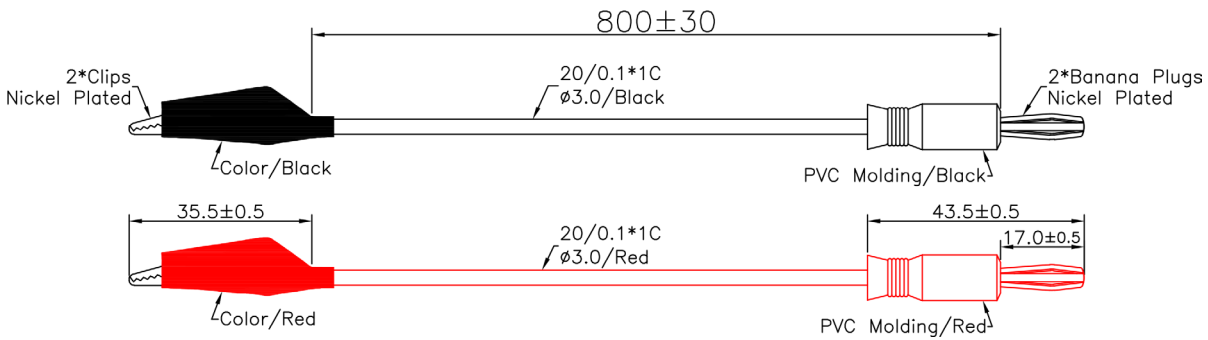

4mm Banana Plug to Crocodile Clip Test Lead Set

Description

4mm banana plugs to crocodile clips. Supplied in red and black pairs.
Voltage rating is 30V AC, 60V DC.

Diagram

Part Number Table

Description	Part Number
4mm Banana Plug to Crocodile Clip Test Lead Set	TEN01014

Dimensions : Millimetres

Important Notice : This data sheet and its contents (the "Information") belong to the members of the AVNET group of companies (the "Group") or are licensed to it. No licence is granted for the use of it other than for information purposes in connection with the products to which it relates. No licence of any intellectual property rights is granted. The Information is subject to change without notice and replaces all data sheets previously supplied. The Information supplied is believed to be accurate but the Group assumes no responsibility for its accuracy or completeness, any error in or omission from it or for any use made of it. Users of this data sheet should check for themselves the Information and the suitability of the products for their purpose and not make any assumptions based on information included or omitted. Liability for loss or damage resulting from any reliance on the Information or use of it (including liability resulting from negligence or where the Group was aware of the possibility of such loss or damage arising) is excluded. This will not operate to limit or restrict the Group's liability for death or personal injury resulting from its negligence. TENMA is the registered trademark of Premier Farnell Limited 2019.