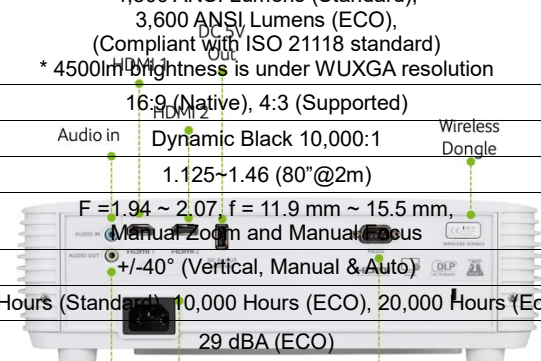

LUMISENSE

ColorSafe II

ColorBoost 3D

Feature Highlights

Expressive display

- 1080p (1,920 x 1,080)
- 4,500 ANSI lumens
- Dynamic Black 10,000:1
- Acer BlueLight Shield
- Acer LumiSense
- Acer ColorBoost3D
- Acer ColorSafe II
- HDMI 3D

Enhanced usability

- Wireless projection frees you from cable chaos (Default)
- 10W built-in speaker
- AC power on

Installation flexibility

- +/-40° (Vertical, Manual & Auto) Keystone
- Auto ceiling-mounted correction

Eco-friendly functionality

- Acer EcoProjection
- Up to 20,000 hours lamp life (EcoPro)

Model name	P1557Ki
Projection system	DLP™
Resolution	Native 1080p (1,920 x 1,080) Maximum WUXGA (1,920 x 1,200)
Brightness	4,500 ANSI Lumens (Standard), 3,600 ANSI Lumens (ECO), (Compliant with ISO 21118 standard) * 4500lm Brightness is under WUXGA resolution
Aspect ratio	16:9 (Native), 4:3 (Supported)
Contrast ratio	Dynamic Black 10,000:1
Throw ratio	1.125~1.46 (80" @2m)
Projection lens	F = 1.94 ~ 2.07, f = 11.9 mm ~ 15.5 mm, Manual Zoom and Manual Focus
Keystone correction	+/-40° (Vertical, Manual & Auto)
Lamp life	4,000 Hours (Standard), 10,000 Hours (ECO), 20,000 Hours (EcoPro)
Noise level	29 dBA (ECO)
Input interface	HDMI 1.4a (Video, Audio, HDCP 1.4) x 2 PC Audio (Stereo mini jack) x 1 USB (Wireless dongle, Type A) x 1
Output interface	PC Audio (Stereo mini jack) x 1 DC Out (5V/1.5A, USB Type A) x 1
Control	RS232 (D-sub) x 1
Dimensions	322 x 225 x 91 mm (12.7" x 8.9" x 3.6")
Weight	2.9 Kg (6.4 lbs)