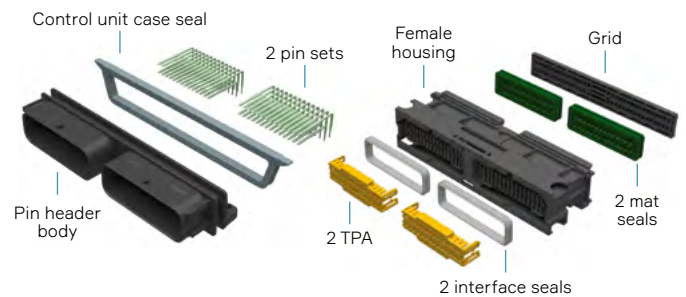

SICMA HEADERS INTERCONNECT SEALED SERIES

SICMA Full Interconnect Sealed 56W Female & Pin Header

BENEFITS

- Market standard footprint interface-to-device headers
- Sliding lever can be installed in right and left position

Cover

56	N/A	N/A	150 x 218 x 23.3	15340261	180°	N/A	Black	N/A
90	N/A	N/A	152 x 35.9 x 27.7	10739946	180°	N/A	Black	N/A

DIMENSION MEASUREMENT SAMPLE

33511394

13669859

EXPLODED VIEW

33511394

13669859