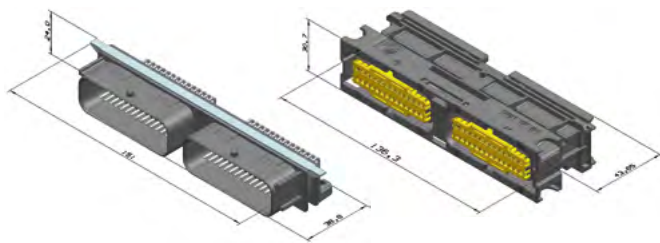

Cavity count	Blade size (mm)	Gender	Dimensions L x W x H (mm)	Part number	Orientation	Locking cam	Color	Indexes offered
6	1.5 (4) + 2.8 (2)	F	34.9 x 21.6 x 33.5	10866611	180°	No	Black	1
24	1.5 (18) + 2.8 (6)	F	32.7 x 49.1 x 35.2	10820454	180°	No	Black	4
24	1.5 (18) + 2.8 (6)	F	32.7 x 49.1 x 35.2	33504115	180°	Yes	Black	4
56	1.5	F	136.3 x 30.7 x 43.7	13669859	180°	No	Black	1
90	1.5	F	136 x 36.7 x 42.7	10776517	180°	No	Black	1
90	1.5	F	136.2 x 36.5 x 42.7	33525675	180°	Yes	Black	1

Pin Header

6	N/A	Pin Header	38 x 19 x 29.6	33508361	90°	N/A	Black	1
24	N/A	Pin Header	42.8 x 25.6 x 45.5	33503978	180°	N/A	Black	3
24	N/A	Pin Header	46.2 x 27.3 x 40.2	33501039	90°	N/A	Black	3
56	N/A	Pin Header	152 x 24 x 33.7	33511394	90°	N/A	Black	1
90	N/A	Pin Header	147 x 32 x 27	33508365	180°	N/A	Black	1

Cover

56	N/A	N/A	150 x 218 x 23.3	15340261	180°	N/A	Black	N/A
90	N/A	N/A	152 x 35.9 x 27.7	10739946	180°	N/A	Black	N/A

DIMENSION MEASUREMENT SAMPLE

33511394

13669859