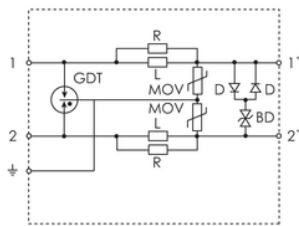

Temperature: -4 to 149 °F

Enclosure Material: UL® 94V-0 Thermoplastic

Enclosure Rating: IP 20;NEMA®-1

Depth (D): 2.830"

Height (H): 3.540"

Width (W): 0.470"

Unit Weight: 0.150 lb

Certification Details: UL® 497B

Complies With: ANSI®/IEEE® C62.41.2-2002 Cat A, Cat B, Cat C

Replacement Module: UTB30SPM

DIAGRAMS

WARNING

nVent products shall be installed and used only as indicated in nVent's product instruction sheets and training materials. Instruction sheets are available at www.nvent.com and from your nVent customer service representative. Improper installation, misuse, misapplication or other failure to completely follow nVent's instructions and warnings may cause product malfunction, property damage, serious bodily injury and death and/or void your warranty.