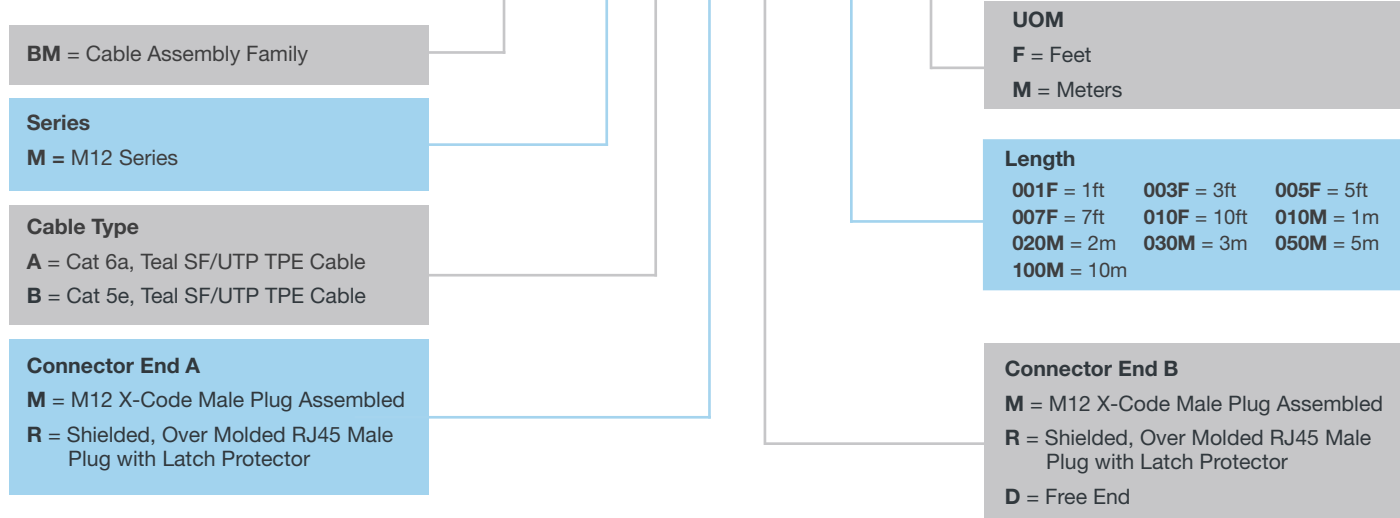

Part Number Structure

BM - M A M M XXX F

Straight Cable Assemblies

Bel Part Number	Category	Connector End A	Connector End B	Lengths Available	
				ft	m
BM-MARM003F	Cat 6a	Shielded, Over Molded RJ45	M12 X-Code Male Plug	3ft	0.91m
BM-MARM005F	Cat 6a	Shielded, Over Molded RJ45	M12 X-Code Male Plug	5ft	1.52m
BM-MARM007F	Cat 6a	Shielded, Over Molded RJ45	M12 X-Code Male Plug	7ft	2.13m
BM-MARM010F	Cat 6a	Shielded, Over Molded RJ45	M12 X-Code Male Plug	10ft	3.04m
BM-MARM015F	Cat 6a	Shielded, Over Molded RJ45	M12 X-Code Male Plug	15ft	4.57m
BM-MARM030F	Cat 6a	Shielded, Over Molded RJ45	M12 X-Code Male Plug	30ft	9.14m
BM-MARM010M	Cat 6a	Shielded, Over Molded RJ45	M12 X-Code Male Plug	3.28ft	1m
BM-MARM020M	Cat 6a	Shielded, Over Molded RJ45	M12 X-Code Male Plug	6.56ft	2m
BM-MARM030M	Cat 6a	Shielded, Over Molded RJ45	M12 X-Code Male Plug	9.84ft	3m
BM-MARM050M	Cat 6a	Shielded, Over Molded RJ45	M12 X-Code Male Plug	16.40ft	5m
BM-MARM100M	Cat 6a	Shielded, Over Molded RJ45	M12 X-Code Male Plug	32.80ft	10m
BM-MBRM003F	Cat 5e	Shielded, Over Molded RJ45	M12 X-Code Male Plug	3ft	0.91m
BM-MBRM005F	Cat 5e	Shielded, Over Molded RJ45	M12 X-Code Male Plug	5ft	1.52m
BM-MBRM007F	Cat 5e	Shielded, Over Molded RJ45	M12 X-Code Male Plug	7ft	2.13m