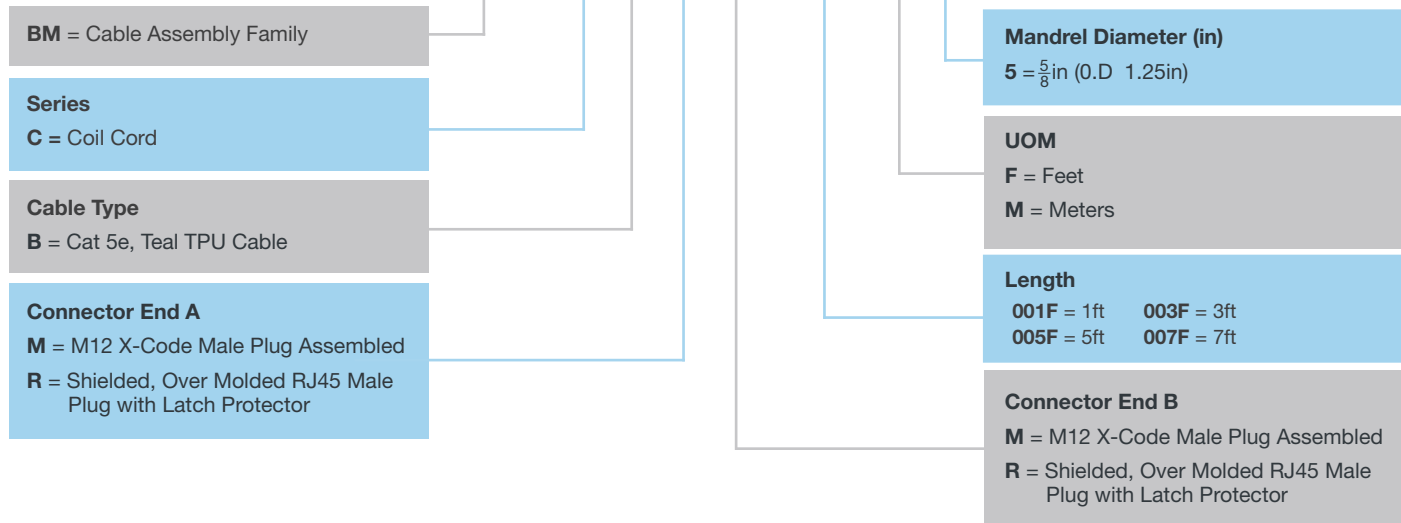

Part Number Structure

BM - C B M M XXX F A

Coiled Cable Assemblies

Bel Part Number	Category	Connector End A	Connector End B	Lengths Available	
				ft	m
BM-CBMR001F5	Cat 5e	M12 X-Code Male	Shielded, Over Molded RJ45	1ft	0.3m
BM-CBMR003F5	Cat 5e	M12 X-Code Male	Shielded, Over Molded RJ45	3ft	0.9m
BM-CBMR005F5	Cat 5e	M12 X-Code Male	Shielded, Over Molded RJ45	5ft	1.5m
BM-CBMR007F5	Cat 5e	M12 X-Code Male	Shielded, Over Molded RJ45	7ft	2.1m
BM-CBMM001F5	Cat 5e	M12 X-Code Male	M12 X-Code Male	1ft	0.3m
BM-CBMM003F5	Cat 5e	M12 X-Code Male	M12 X-Code Male	3ft	0.9m
BM-CBMM005F5	Cat 5e	M12 X-Code Male	M12 X-Code Male	5ft	1.5m
BM-CBMM007F5	Cat 5e	M12 X-Code Male	M12 X-Code Male	7ft	2.1m
BM-CBRR001F5	Cat 5e	Shielded, Over Molded RJ45	Shielded, Over Molded RJ45	1ft	0.3m
BM-CBRR003F5	Cat 5e	Shielded, Over Molded RJ45	Shielded, Over Molded RJ45	3ft	0.9m
BM-CBRR005F5	Cat 5e	Shielded, Over Molded RJ45	Shielded, Over Molded RJ45	5ft	1.5m
BM-CBRR007F5	Cat 5e	Shielded, Over Molded RJ45	Shielded, Over Molded RJ45	7ft	2.1m