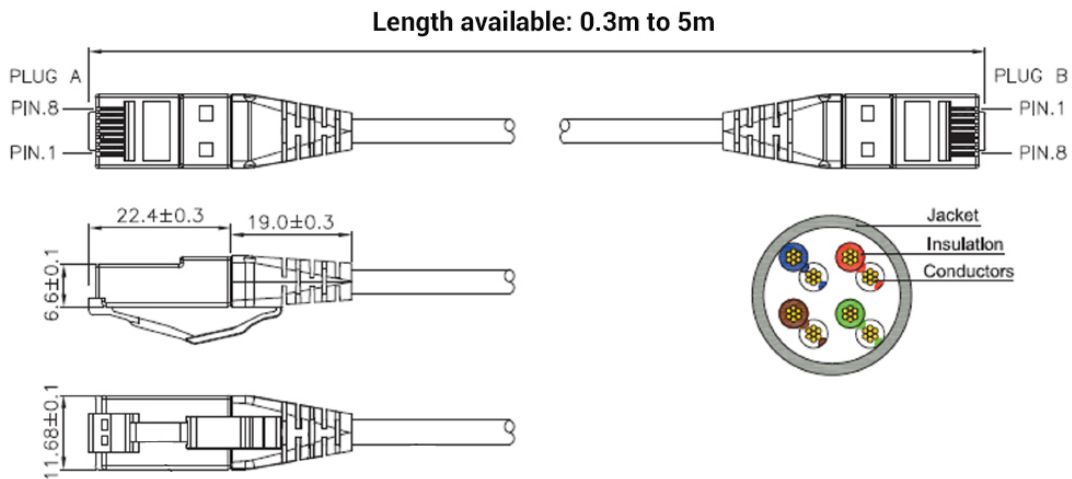

VIDEK

Cat6 Patch Cables

Slim Cat6 U/UTP LSZH Patch Cables

Part No: 2994 - (Length) + (Colour) see chart

[View Online](#)

Part Number Chart

Length	Blue	Black	Grey	Purple	Red
0.15 Metre	2994-0.15B	2994-0.15BK	2994-0.15GY	2994-0.15PR	2994-0.15R
0.2 Metre	2994-0.2B	2994-0.2BK	2994-0.2GY	2994-0.2PR	2994-0.2R
0.3 Metre	2994-0.3B	2994-0.3BK	2994-0.3GY	2994-0.3PR	2994-0.3R
0.5 Metre	2994-0.5B	2994-0.5BK	2994-0.5GY	2994-0.5PR	2994-0.5R
0.75 Metre	2994-0.75B	2994-0.75BK	2994-0.75GY	2994-0.75PR	2994-0.75R
1 Metre	2994-1B	2994-1BK	2994-1GY	2994-1PR	2994-1R
1.5 Metre	2994-1.5B	2994-1.5BK	2994-1.5GY	2994-1.5PR	2994-1.5R
2 Metre	2994-2B	2994-2BK	2994-2GY	2994-2PR	2994-2R
3 Metre	2994-3B	2994-3BK	2994-3GY	2994-3PR	2994-3R
5 Metre	2994-5B	2994-5BK	2994-5GY	2994-5PR	2994-5R

Cat6 Patch Cables

Slim Cat6 U/UTP LSZH Patch Cables

Part No: 2994 - (Length) + (Colour) see chart

[View Online](#)

Part Number Chart

Length	Green 	Pink 	Orange 	White 	Yellow 
0.15 Metre	2994-0.15G	2994-0.15PK	2994-0.15RG	2994-0.15W	2994-0.15Y
0.2 Metre	2994-0.2G	2994-0.2PK	2994-0.2RG	2994-0.2W	2994-0.2Y
0.3 Metre	2994-0.3G	2994-0.3PK	2994-0.3RG	2994-0.3W	2994-0.3Y
0.5 Metre	2994-0.5G	2994-0.5PK	2994-0.5RG	2994-0.5W	2994-0.5Y
0.75 Metre	2994-0.75G	2994-0.75PK	2994-0.75RG	2994-0.75W	2994-0.75Y
1 Metre	2994-1G	2994-1PK	2994-1RG	2994-1W	2994-1Y
1.5 Metre	2994-1.5G	2994-1.5PK	2994-1.5RG	2994-1.5W	2994-1.5Y
2 Metre	2994-2G	2994-2PK	2994-2RG	2994-2W	2994-2Y
3 Metre	2994-3G	2994-3PK	2994-3RG	2994-3W	2994-3Y
5 Metre	2994-5G	2994-5PK	2994-5RG	2994-5W	2994-5Y