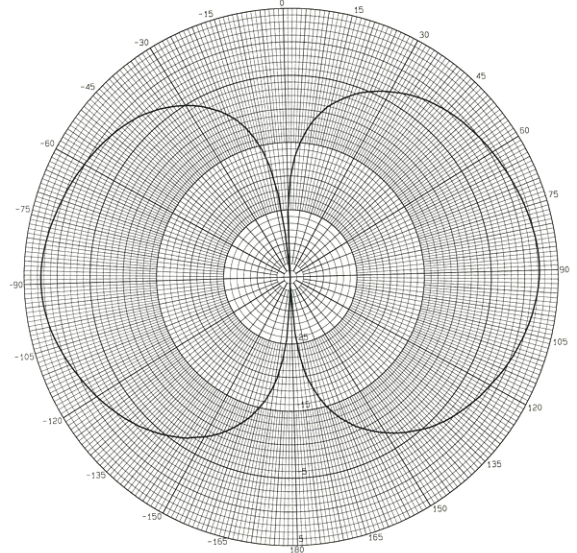

# CVL-WLF Series Antennas

Over-molded Multi-Band LTE Covert Antenna  
694-960 MHz & 1700-2700 MHz

Elevation Plot 694 – 824 MHz

Elevation Plot 824 - 960 MHz

Elevation Plot 1710 - 2200 MHz

Elevation Plot 2200 - 2700 MHz