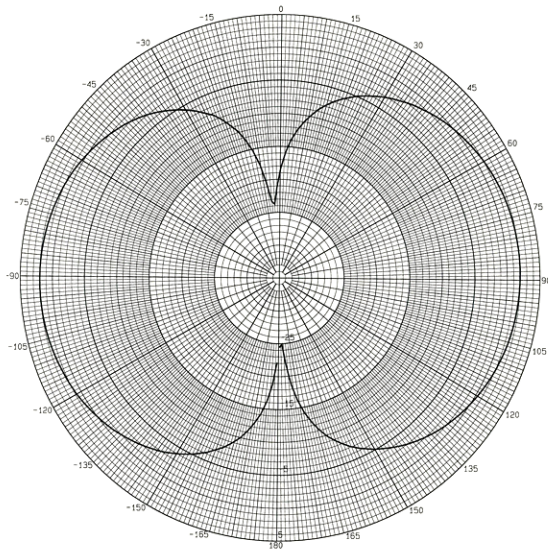

# CVL-WLF Series Antennas

Over-molded Multi-Band LTE Covert Antenna  
694-960 MHz & 1700-2700 MHz

Elevation Plot 694 – 824 MHz

Elevation Plot 824 - 960 MHz

Elevation Plot 1710 - 2200 MHz

Elevation Plot 2200 - 2700 MHz