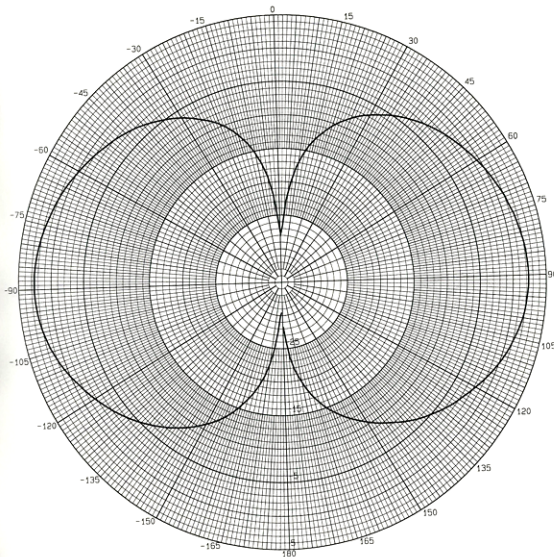

# CVL-WLF Series Antennas

Over-molded Multi-Band LTE Covert Antenna  
694-960 MHz & 1700-2700 MHz

Elevation Plot 694 – 824 MHz

Elevation Plot 824 - 960 MHz

Elevation Plot 1710 - 2200 MHz

Elevation Plot 2200 - 2700 MHz