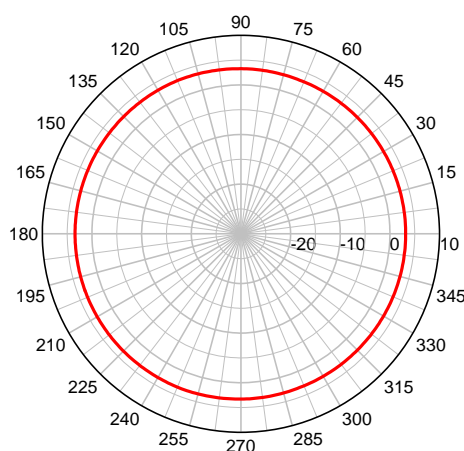

# MRM-UMB-XX Antenna

Mini Body Mount Wide Band “Bus” Antenna

3 dBi, 1700-6000 MHz

**MRM @ 1900 MHz – Elevation Plot**

**MRM @ 2400 MHz – Elevation Plot**

**MRM @ 5500 MHz – Elevation Plot**

**MRM3 @ 1900 MHz – Azimuth Plot**

**MRM3 @ 2400 MHz – Azimuth Plot**

**MRM3 @ 5500 MHz – Azimuth Plot**