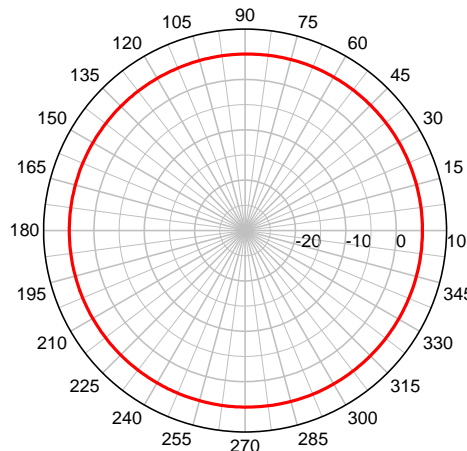

# MRM-UMB-XX Antenna

Mini Body Mount Wide Band “Bus” Antenna

3 dBi, 1700-6000 MHz

**MRM @ 1900 MHz – Elevation Plot**

**MRM @ 2400 MHz – Elevation Plot**

**MRM @ 5500 MHz – Elevation Plot**

**MRM3 @ 1900 MHz – Azimuth Plot**

**MRM3 @ 2400 MHz – Azimuth Plot**

**MRM3 @ 5500 MHz – Azimuth Plot**