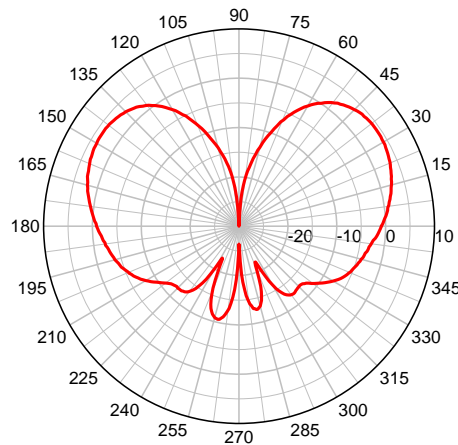

# MRM-UMB-XX Antenna

Mini Body Mount Wide Band “Bus” Antenna

3 dBi, 1700-6000 MHz

**MRM @ 1900 MHz – Elevation Plot**

**MRM @ 2400 MHz – Elevation Plot**

**MRM @ 5500 MHz – Elevation Plot**

**MRM3 @ 1900 MHz – Azimuth Plot**

**MRM3 @ 2400 MHz – Azimuth Plot**

**MRM3 @ 5500 MHz – Azimuth Plot**