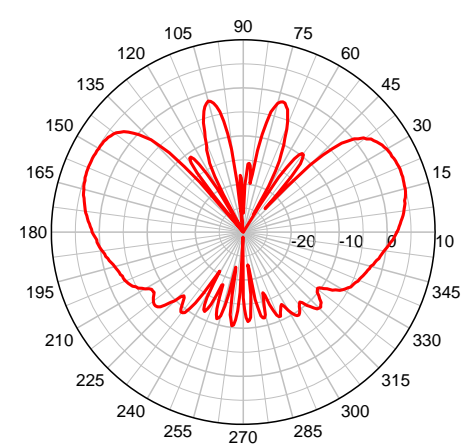

# MRM-UMB-XX Antenna

Mini Body Mount Wide Band “Bus” Antenna

3 dBi, 1700-6000 MHz

**MRM @ 1900 MHz – Elevation Plot**

**MRM @ 2400 MHz – Elevation Plot**

**MRM @ 5500 MHz – Elevation Plot**

**MRM3 @ 1900 MHz – Azimuth Plot**

**MRM3 @ 2400 MHz – Azimuth Plot**

**MRM3 @ 5500 MHz – Azimuth Plot**