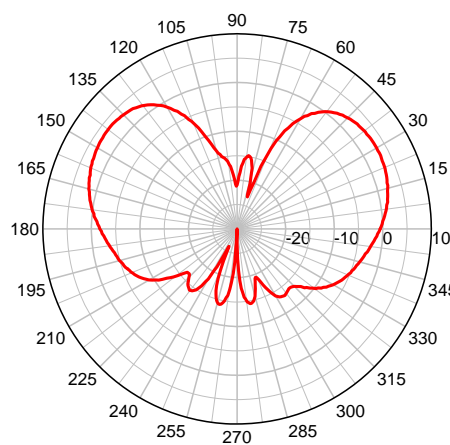

# MRM-UMB-XX Antenna

Mini Body Mount Wide Band “Bus” Antenna

3 dBi, 1700-6000 MHz

**MRM @ 1900 MHz – Elevation Plot**

**MRM @ 2400 MHz – Elevation Plot**

**MRM @ 5500 MHz – Elevation Plot**

**MRM3 @ 1900 MHz – Azimuth Plot**

**MRM3 @ 2400 MHz – Azimuth Plot**

**MRM3 @ 5500 MHz – Azimuth Plot**