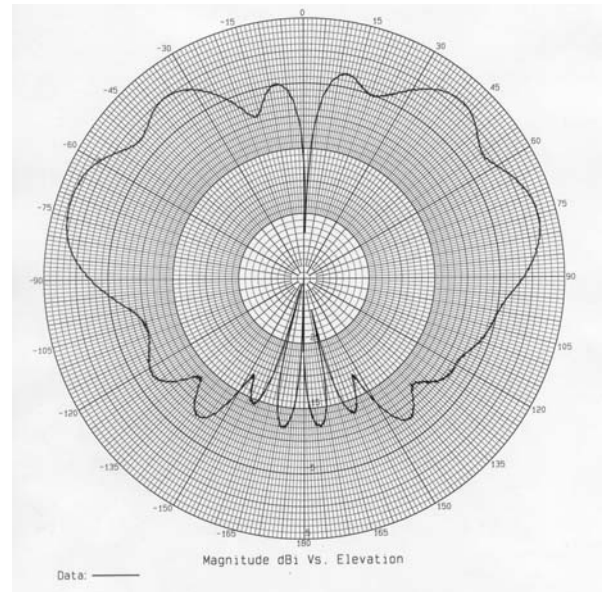

MGRM-WHF-XX Antenna

Magnet Mount High Frequency Body Mount Wide-Band “BUS” Antenna
3 dBi, 2.4 GHz thru 6.0 GHz (Page 1 of 2)

MGRM-WHF-XX at 2400 MHz – Elevation Plot

MGRM-WHF-XX at 3600 MHz – Elevation Plot

MGRM-WHF-XX at 4900 MHz – Elevation

MGRM-WHF-XX Antenna

Magnet Mount High Frequency Body Mount Wide-Band “BUS” Antenna
3 dBi, 2.4 GHz thru 6.0 GHz (Page 2 of 2)

MGRM-WHF-XX at 5100 MHz – Elevation Plot

MGRM-WHF-XX at 5300 MHz – Elevation Plot