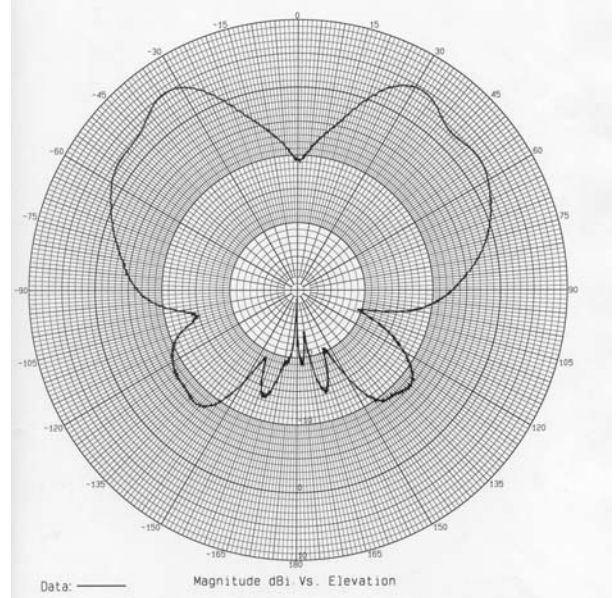

MGRM-WHF-XX Antenna

Magnet Mount High Frequency Body Mount Wide-Band “BUS” Antenna
3 dBi, 2.4 GHz thru 6.0 GHz (Page 1 of 2)

MGRM-WHF-XX at 2400 MHz – Elevation Plot

MGRM-WHF-XX at 3600 MHz – Elevation Plot

MGRM-WHF-XX at 4900 MHz – Elevation

MGRM-WHF-XX Antenna

Magnet Mount High Frequency Body Mount Wide-Band “BUS” Antenna
3 dBi, 2.4 GHz thru 6.0 GHz (Page 2 of 2)

MGRM-WHF-XX at 5100 MHz – Elevation Plot

MGRM-WHF-XX at 5300 MHz – Elevation Plot