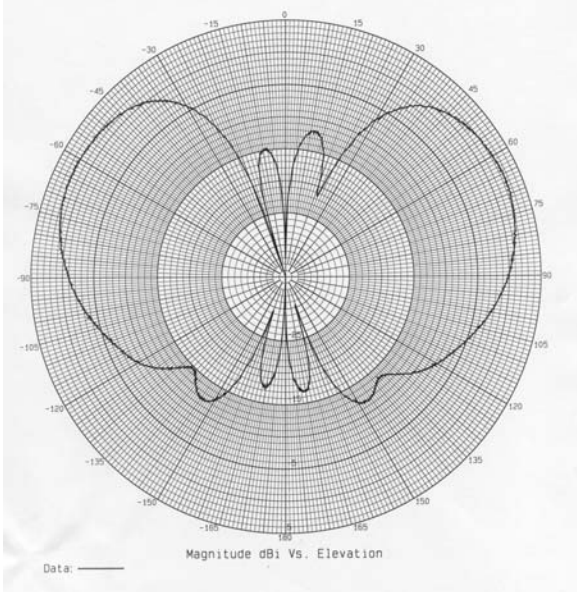

MGRM-WHF-XX Antenna

Magnet Mount High Frequency Body Mount Wide-Band “BUS” Antenna
3 dBi, 2.4 GHz thru 6.0 GHz (Page 1 of 2)

MGRM-WHF-XX at 2400 MHz – Elevation Plot

MGRM-WHF-XX at 3600 MHz – Elevation Plot

MGRM-WHF-XX at 4900 MHz – Elevation

MGRM-WHF-XX Antenna

Magnet Mount High Frequency Body Mount Wide-Band “BUS” Antenna
3 dBi, 2.4 GHz thru 6.0 GHz (Page 2 of 2)

MGRM-WHF-XX at 5100 MHz – Elevation Plot

MGRM-WHF-XX at 5300 MHz – Elevation Plot