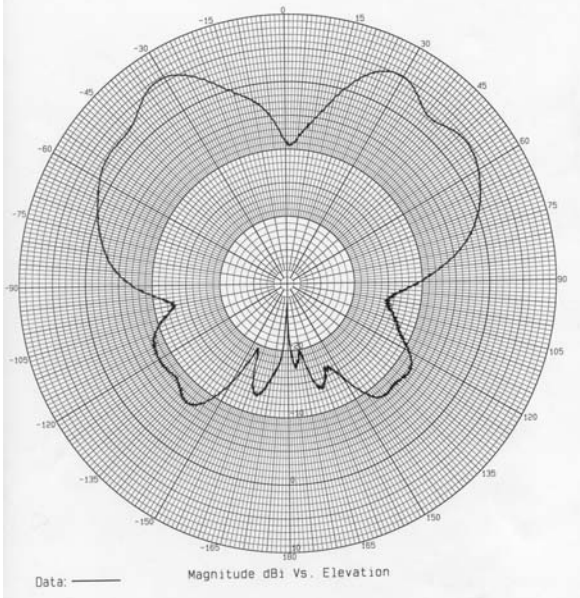

MGRM-WHF-XX Antenna

Magnet Mount High Frequency Body Mount Wide-Band “BUS” Antenna
3 dBi, 2.4 GHz thru 6.0 GHz (Page 1 of 2)

MGRM-WHF-XX at 2400 MHz – Elevation Plot

MGRM-WHF-XX at 3600 MHz – Elevation Plot

MGRM-WHF-XX at 4900 MHz – Elevation

MGRM-WHF-XX Antenna

Magnet Mount High Frequency Body Mount Wide-Band “BUS” Antenna
3 dBi, 2.4 GHz thru 6.0 GHz (Page 2 of 2)

MGRM-WHF-XX at 5100 MHz – Elevation Plot

MGRM-WHF-XX at 5300 MHz – Elevation Plot