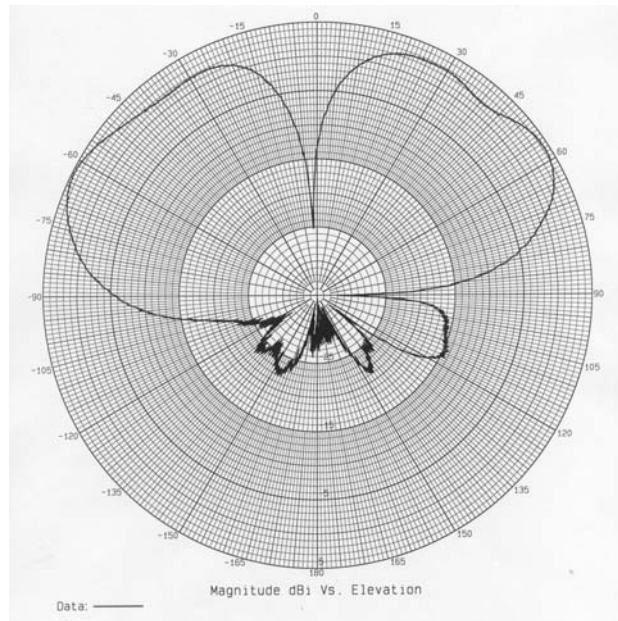

MGRM-WHF-XX Antenna

Magnet Mount High Frequency Body Mount Wide-Band “BUS” Antenna
3 dBi, 2.4 GHz thru 6.0 GHz (Page 1 of 2)

MGRM-WHF-XX at 2400 MHz – Elevation Plot

MGRM-WHF-XX at 3600 MHz – Elevation Plot

MGRM-WHF-XX at 4900 MHz – Elevation

MGRM-WHF-XX Antenna

Magnet Mount High Frequency Body Mount Wide-Band “BUS” Antenna
3 dBi, 2.4 GHz thru 6.0 GHz (Page 2 of 2)

MGRM-WHF-XX at 5100 MHz – Elevation Plot

MGRM-WHF-XX at 5300 MHz – Elevation Plot