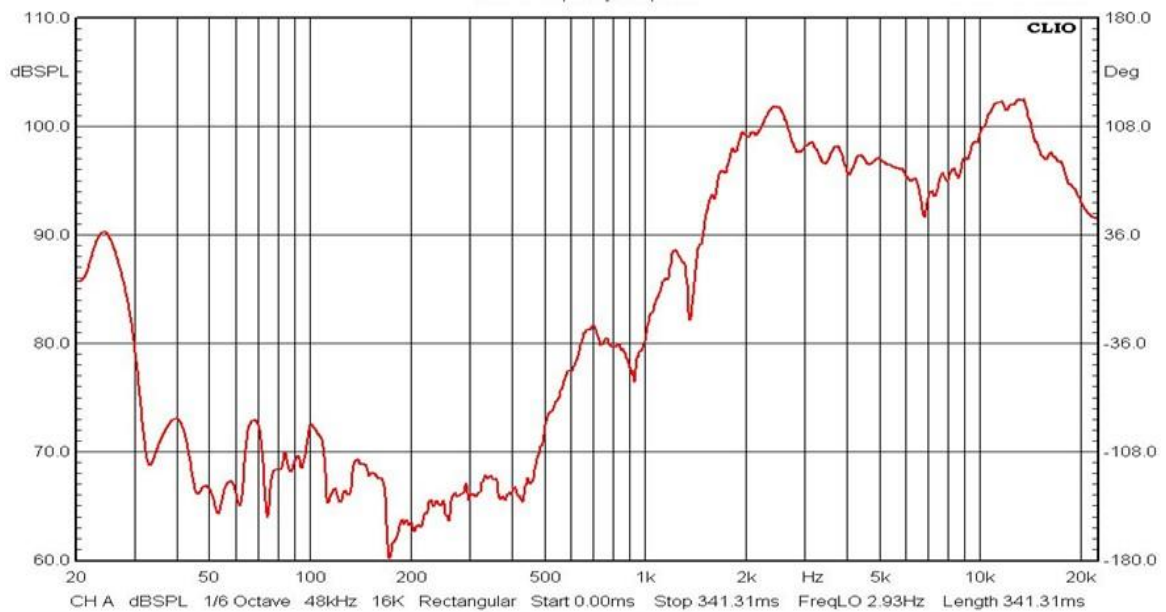

PA / DJ Speaker Six Tweeter Array

Features

- Rugged Carpeted Enclosure
- Six Piezoelectric Tweeters
- 200W Peak Power Capacity
- 1KHz - 16KHz Frequency Response
- SPL: 95dB@1W/1M

PA / DJ Speaker Six Tweeter Array

555-10345

Part Number Table

Description	Part Number
PA / DJ Speaker Six Tweeter Array	555-10345