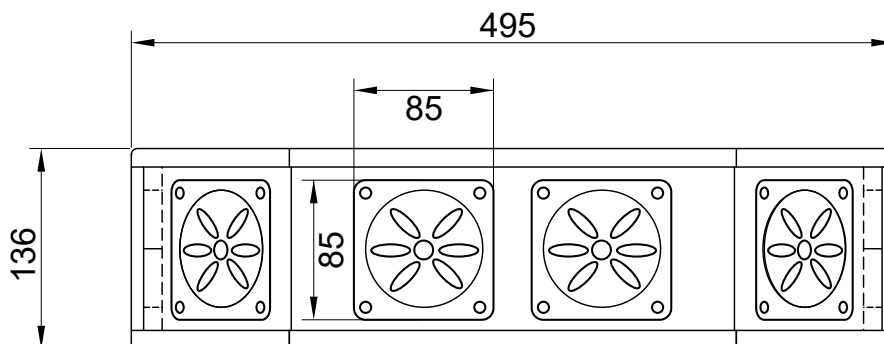

PA / DJ Speaker Six Tweeter Array

Features

- Rugged Carpeted Enclosure
- Six Piezoelectric Tweeters
- 200W Peak Power Capacity
- 1KHz - 16KHz Frequency Response
- SPL: 95dB@1W/1M

PA / DJ Speaker Six Tweeter Array

555-10345

Part Number Table

Description	Part Number
PA / DJ Speaker Six Tweeter Array	555-10345