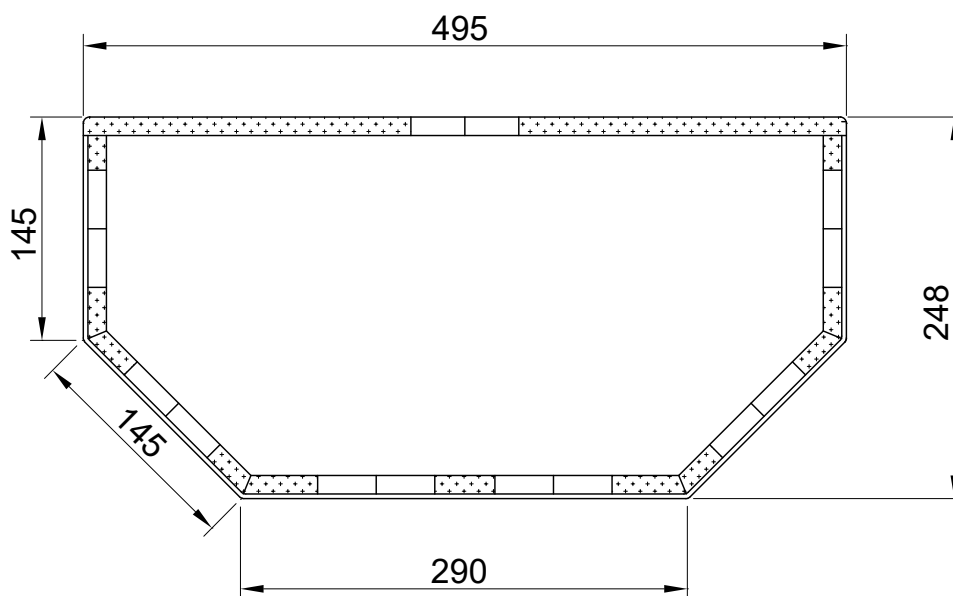

PA / DJ Speaker Six Tweeter Array

Features

- Rugged Carpeted Enclosure
- Six Piezoelectric Tweeters
- 200W Peak Power Capacity
- 1KHz - 16KHz Frequency Response
- SPL: 95dB@1W/1M

PA / DJ Speaker Six Tweeter Array

555-10345

Part Number Table

Description	Part Number
PA / DJ Speaker Six Tweeter Array	555-10345