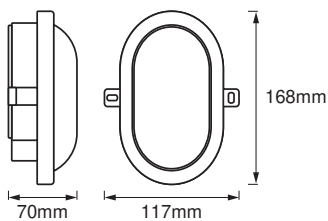

Product features

- Bright and functional outdoor LED luminaires
- Type of protection: IP54

TECHNICAL DATA

Electrical data

Nominal wattage	6.00 W
Nominal voltage	220...240 V
Mains frequency	50...60 Hz
Nominal current	52.000 mA
Power factor λ	> 0.5
Protection class	II
Operating mode	Mains voltage

Photometrical data

Luminous flux	420 lm
Total luminous flux of contained light sources	600 lm
Luminous efficacy	76 lm/W
Color temperature	4000 K
Light color (designation)	Cool White
Color rendering index Ra	≥ 80
Beam angle	120 °

Dimensions & Weight

Length	117.00 mm
Width	168.00 mm
Height	70.00 mm
Product weight	175.00 g

Materials & Colors

Product color	Black
---------------	-------

Housing color	Black
Body material	Polycarbonate (PC)
Cover material	Acrylonitrile butadiene styrene (ABS)
Mercury content	0.0 mg

Declarations Of Conformity CE

Declarations Of Conformity UKCA

LOGISTICAL DATA

Product code	Packaging unit (Pieces/Unit)	Dimensions (length x width x height)	Gross weight	Volume
4058075271647	Folding box 1	78 mm x 124 mm x 177 mm	202.00 g	1.71 dm ³
4058075271654	Shipping box 8	327 mm x 263 mm x 196 mm	1924.00 g	16.86 dm ³