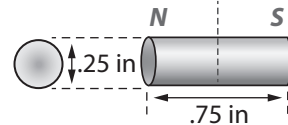

## Rare Earth Magnets

**MM-400**  
3/8" Dia. x 1/8"

**MM-600**  
5/8" Dia. x 1/8"

**MM-10**  
1/4" Dia. x 3/4"

**MMF-875**  
1/8" x 3/8" x 7/8"

**CMMF-875**  
In case  
.22" x .46" x .96"

GRI does not guarantee exact measurements.

## Rare Earth Magnets

**MM-375**  
3/8" Dia. x 1/2"

**MM-25**  
1/4" x 1/4" x .100"

**MM-45**  
.19" x .45" x .23"

**MMR-25**  
1/4" Dia. x 1/8"