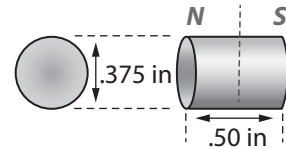

## Rare Earth Magnets

**MM-400**  
3/8" Dia. x 1/8"

**MM-600**  
5/8" Dia. x 1/8"

**MM-10**  
1/4" Dia. x 3/4"

**MMF-875**  
1/8" x 3/8" x 7/8"

**CMMF-875**  
In case  
.22" x .46" x .96"

GRI does not guarantee exact measurements.

## Rare Earth Magnets

**MM-375**  
3/8" Dia. x 1/2"

**MM-25**  
1/4" x 1/4" x .100"

**MM-45**  
.19" x .45" x .23"

**MMR-25**  
1/4" Dia. x 1/8"