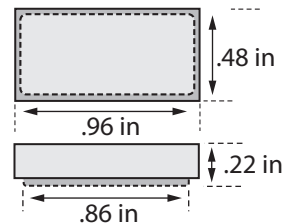

## Rare Earth Magnets

**MM-400**  
3/8" Dia. x 1/8"

**MM-600**  
5/8" Dia. x 1/8"

**MM-10**  
1/4" Dia. x 3/4"

**MMF-875**  
1/8" x 3/8" x 7/8"

**CMMF-875**  
In case  
.22" x .46" x .96"

GRI does not guarantee exact measurements.

## Rare Earth Magnets

**MM-375**  
3/8" Dia. x 1/2"

**MM-25**  
1/4" x 1/4" x .100"

**MM-45**  
.19" x .45" x .23"

**MMR-25**  
1/4" Dia. x 1/8"