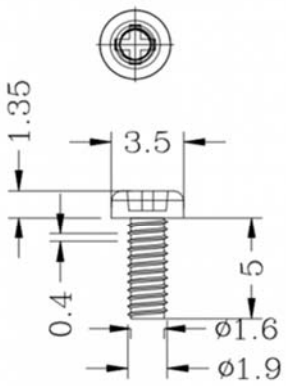

## Grove - Screw&Nut Pack (20 Sets)

SKU 114020101

The Grove - Screw&Nut Pack (20 Sets) is used for the mounting of the Grove module.

### Part List:

PM2.0xH5.0mm-Nylon-White Screw x 20

M2.0xH6.0mm-Nylon-White Nut x10

M2.0xH10.0mm-Nylon-White Nut x10

Dimension (Unit mm)

Screw

6.0mm Nut

10.0mm Nut

Assembly example

6.0mm Nut

10.0mm Nut