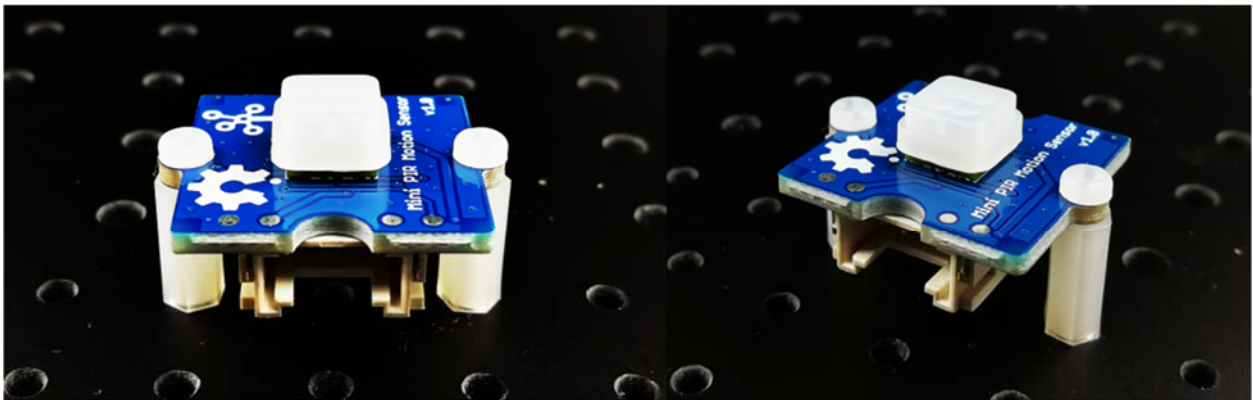

## Grove - Screw&Nut Pack (20 Sets)

SKU 114020101

The Grove - Screw&Nut Pack (20 Sets) is used for the mounting of the Grove module.

### Part List:

PM2.0xH5.0mm-Nylon-White Screw x 20

M2.0xH6.0mm-Nylon-White Nut x10

M2.0xH10.0mm-Nylon-White Nut x10

Dimension (Unit mm)

Screw

6.0mm Nut

10.0mm Nut

Assembly example

6.0mm Nut

10.0mm Nut