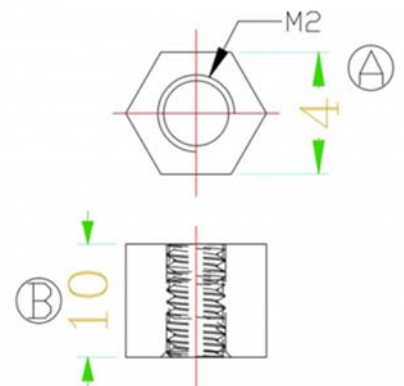

### Part List:

PM2.0xH5.0mm-Nylon-White Screw x 20

M2.0xH6.0mm-Nylon-White Nut x10

M2.0xH10.0mm-Nylon-White Nut x10

Dimension (Unit mm)

Screw

6.0mm Nut

10.0mm Nut

Assembly example

6.0mm Nut

10.0mm Nut