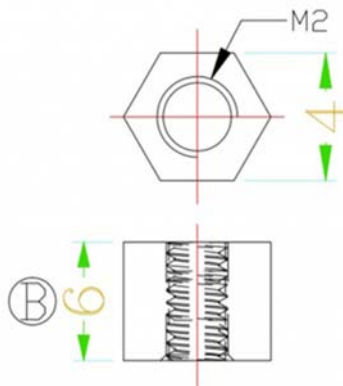

### Part List:

PM2.0xH5.0mm-Nylon-White Screw x 20

M2.0xH6.0mm-Nylon-White Nut x10

M2.0xH10.0mm-Nylon-White Nut x10

Dimension (Unit mm)

Screw

6.0mm Nut

10.0mm Nut

Assembly example

6.0mm Nut

10.0mm Nut