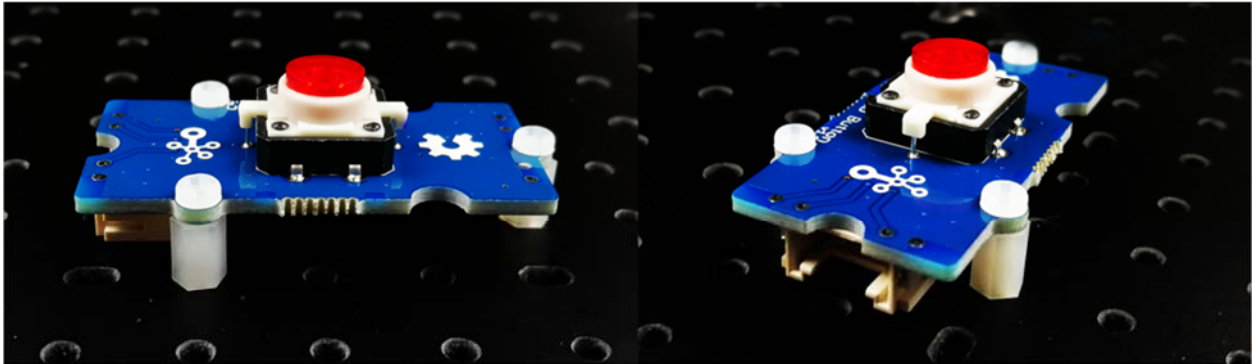

## Grove - Screw&Nut Pack (20 Sets)

SKU 114020101

The Grove - Screw&Nut Pack (20 Sets) is used for the mounting of the Grove module.

### Part List:

PM2.0xH5.0mm-Nylon-White Screw x 20

M2.0xH6.0mm-Nylon-White Nut x10

M2.0xH10.0mm-Nylon-White Nut x10

Dimension (Unit mm)

Screw

6.0mm Nut

10.0mm Nut

Assembly example

6.0mm Nut

10.0mm Nut