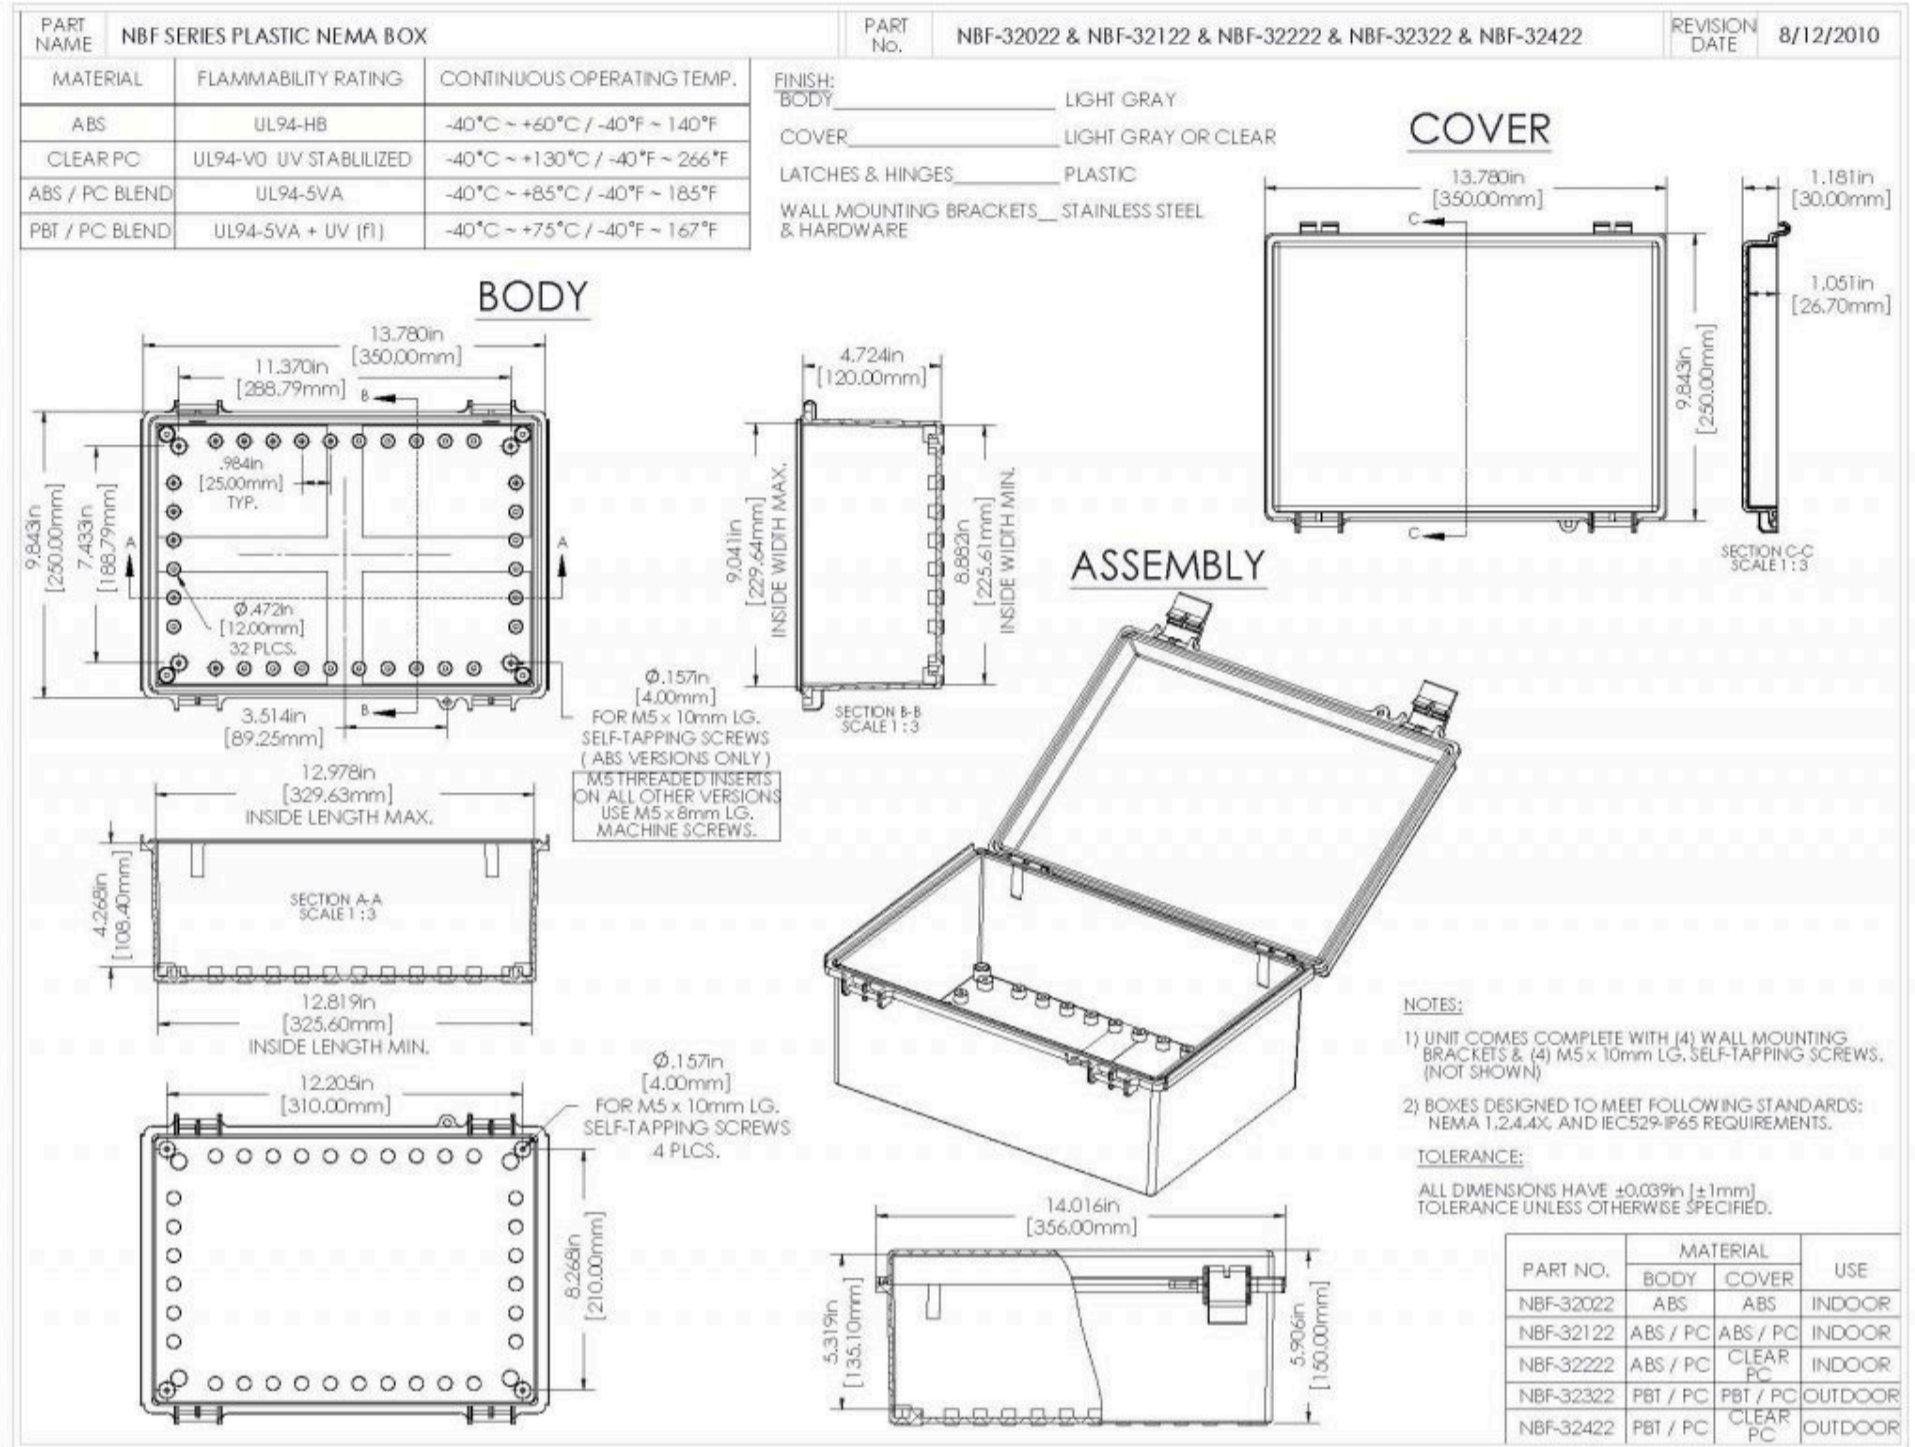

Service Temperature Max: 60°C

NEMA Rating: NEMA 1, NEMA 2, NEMA 4, NEMA 4X

IP Rating: IP65, IP66

Cover Style: Opaque, Hinged Cover

DRAWING

OTHER MODELS IN THIS SERIES

-- External Dimensions -- ☐ -- Internal Dimensions -- ☐ -- Indoor / Outdoor -- ☐ -- Type of Plastic -- ☐

-- Door Type of Plastic -- ☐

Model #	External Dimensions	Internal Dimensions	Indoor / Outdoor	Type of Plastic	Door Type of Plastic
NBF-32202	5.12" x 3.92" x 2.78"	4.37" x 3.11" x 2.27"	Indoor (Not UV Stabilized)	ABS Poly Blend	Clear Polycarbonate
NBF-32302	5.12" x 3.92" x 2.78"	4.37" x 3.11" x 2.27"	Outdoor (UV Stabilized)	Poly PBT Blend	Poly PBT Blend
NBF-32102	5.12" x 3.92" x 2.78"	4.37" x 3.11" x 2.27"	Indoor (Not UV Stabilized)	ABS Poly Blend	ABS Poly Blend
NBF-32002	5.12" x 3.92" x 2.78"	4.37" x 3.11" x 2.27"	Indoor (Not UV Stabilized)	ABS	ABS
NBF-32402	5.12" x 3.92" x 2.78"	4.37" x 3.11" x 2.27"	Outdoor (UV Stabilized)	Poly PBT Blend	Clear Polycarbonate
NBF-32404	5.90" x 3.92" x 2.78"	5.12" x 3.11" x 2.27"	Outdoor (UV Stabilized)	Poly PBT Blend	Clear Polycarbonate
NBF-32004	5.90" x 3.92" x 2.78"	5.12" x 3.11" x 2.27"	Indoor (Not UV Stabilized)	ABS	ABS
NBF-32304	5.90" x 3.92" x 2.78"	5.12" x 3.11" x 2.27"	Outdoor (UV Stabilized)	Poly PBT Blend	Poly PBT Blend
NBF-32104	5.90" x 3.92" x 2.78"	5.12" x 3.11" x 2.27"	Indoor (Not UV Stabilized)	ABS Poly Blend	ABS Poly Blend