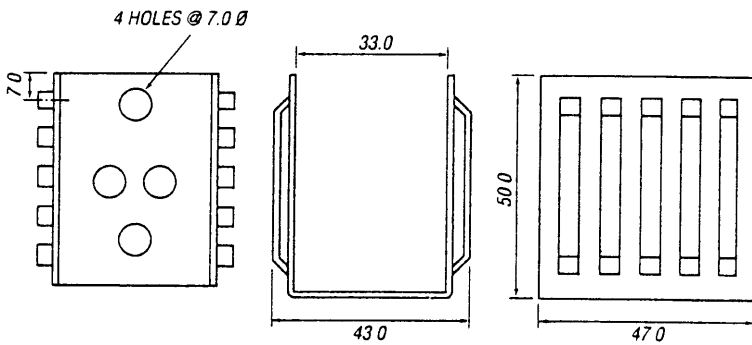

595-743

PRESSED ALUMINIUM - LOUVRE SINKS

LS50

T03

4°C/W

LS55

T03

4.2°C/W