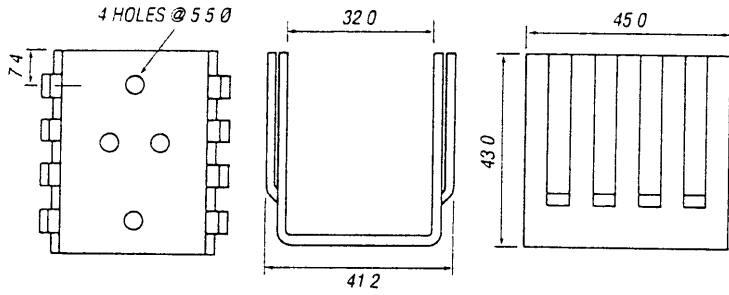

595-743

PRESSED ALUMINIUM - LOUVRE SINKS

LS50

T03

4°C/W

LS55

T03

4.2°C/W