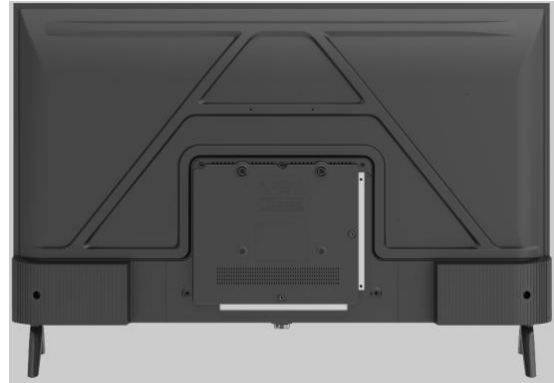

## 32 inch FHD QLED DVB-T2 Smart TV Specification Model No.: 32FZ

<b>Solution</b>	<b>NT72690</b>
<b>Panel</b>	
Supplier	HKC
Digonal screen size	32"
Active Display Area	698.40(H) x392.85(V)
Pixel Pitch	0.36375 (H) x 0.12125 (V)
Max. Resolution	1920x1080
Aspect ratio	16:9
Contrast Ratio(TYPE)	3000:1
Brightness(TYPE)	180 cd/m2
Response Time (Gray to Gray)	8.5ms
Display Color	16.7M Colours
Back Light	D-LED
Panel interface	LVDS
Lamp Life(MIN)	30,000 Hs
<b>TV System Spec</b>	
TV System	PAL/SECAM, DVB-T2
Sound System	B/G; D/K/I
Stereo System	YES
OSD Language	English, German, Spanish, Portuguese, Hungarian (optional)
TELETEXT	YES
STORAGE CHANNEL	/
<b>TV Performance</b>	
Noise Reduction	YES
Weak Signal Enhancement	YES
Comb Filter	3D
Child Lock	YES
<b>Monitor display System</b>	
Frequency Range	V:56-75Hz H:30-80KHz
16 : 9	YES
4 : 3	YES
MAX Display Mode	1920*1080
<b>DVB Spec(*note1)</b>	
Demodulation	DVB-T2, QPSK, 16QAM, 64QAM, DVB-T2, QPSK, 16QAM, 64QAM, SECAM
Receiving modulated signal	Digital Reception VHF & UHF band
Input RF signal AV format	MPEG-2, MPEG-4, H.265.Main@L5.1-4096*2160@75fps
Output AV format	L/R channel, Stereo
Teletext	YES
Bandwidth	8MHz
<b>color gamut</b>	DCI-P3 92%

Note: the panel part of the parameters to the actual large cargo screen prevail