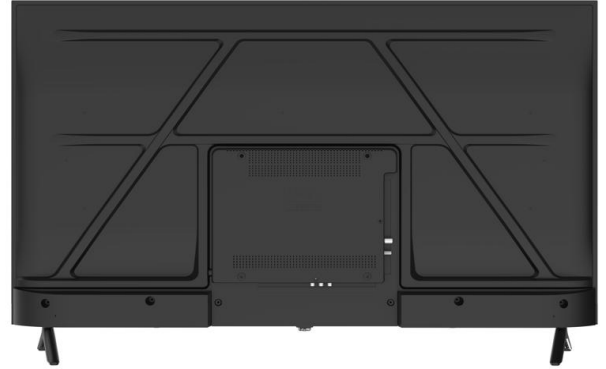

【PRODUCT SPECIFICATION】

HKC OVERSEAS LTD.

43 inch UHD QLED DVB-T2 Smart TV Specification Model No.: 43Z1

Solution	NT72690TBG-TZ/W
Panel	
Supplier	HKC
Size	43"
Active Display Area	941.184(H) x 529.416(V)
Pixel Pitch	0.2451 (H) x 0.2451 (V)
Max. Resolution	3840(H)x2160(V)
Aspect ratio	16:9
Contrast Ratio(TYPE)	4000:1
Brightness(TYPE)	250cd/m2
Response Time (Gray to Gray)	8ms
Display Color	1.07G Colours
Back Light	QLED
Panel interface	V-BY-ONE
Lamp Life(MIN)	30,000 HS
TV System Spec	
TV System	PAL
Sound System	I
Stereo System	YES
OSD Language	English, French, German, Italian, Spanish, Portuguese(optional)
TELETEXT	YES
STORAGE CHANNEL	/
TV Performance	
Noise Reduction	YES
Weak Signal Enhancement	YES
Comb Filter	3D
Child Lock	NO
Monitor display System	
Frequency Range	V:56-75Hz H:30-80KHz
16 : 9	YES
4 : 3	YES
MAX Display Mode	3840*2160
DVB Spec	
Demodulation	DVB-T : QPSK,16QAM,64QAM DVB-T2: QPSK,16QAM,64QAM,256QAM
Receiving modulated signal	Digital Reception VHF & UHF band
Input RF signal AV format	MPEG-2, MPEG-4, H.265.Main@L5.1-4096*2160@75fps
Output AV format	L/R channel,Stereo
Teletext	YES
Bandwidth	8MHz
color gamut	DCI-P3 93%

Main Features	
Support 1080i De-interlace	YES
Support PIP/POP function	NO
Audio System	
Amplifier	YES
Speakers	2X10W
Input/Output Terminals	
RF Input	X1
AV Input &R,L	X1
HDMI Input	X3
optical	X1
USB	X2
RJ45	X1
WIFI / BT	YES
CI/CI+	X1
Power Supply	
Power Input	100-240V~ 50/60HZ
Max. Power Consumption	120W
Power Saving	<0.5W
Mechanical	
Front Control (key)	POWER
Tilt angle	0°
Carton Dimension	1030*110*645mm
Container Loading(20/40/40HQ)	964/40HQ
Accessories	
AC-DC Power Adapter	NO
Power Cord	YES
Remote Controller	Bluetooth Voice RC*1+IR RC*1
Warranty Card	Optional
User Manual (English)	YES
Battery of RC (AAA)	Alkaline battery*4
Stand	YES
Housing Color	
Front bazel	Black
Stand	Black
Back Cover	Black
Smart System	
Built-in DDR	1.5GB
Built-in FLASH	8GB
Support system	Linux (TIZEN OS 8.0)