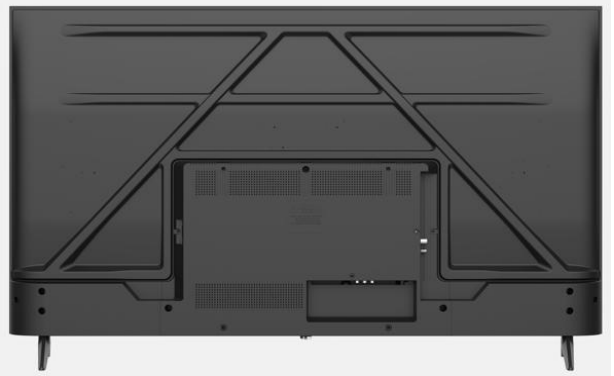

【PRODUCT SPECIFICATION】

HKC OVERSEAS LTD.

50 inch UHD DVB-T2 Smart TV Specification Model No.: 50Z1

Solution	NT72690TBG-TZ/W
Panel	
Supplier	HKC
Size	50"
Active Display Area	1095.84 x 616.41mm
Pixel Pitch	0.2854(H) x 0.2854(V)mm
Max. Resolution	3840(H)x2160(V)
Aspect ratio	16:9
Contrast Ratio(TYPE)	4000:1
Brightness(TYPE)	300cd/m2
Response Time (Gray to Gray)	8ms
Display Color	1.07G Colours
Back Light	QLED
Panel interface	V-BY-ONE
Lamp Life(MIN)	30,000 HS
TV System Spec	
TV System	PAL DVB-T/T2
Sound System	BG
Stereo System	YES
OSD Language	English,French,Spanish,Portuguese,Russian,Italian,Ukrainian
TELETEXT	YES
STORAGE CHANNEL	/
TV Performance	
Noise Reduction	YES
Weak Signal Enhancement	YES
Comb Filter	3D
Child Lock	YES
Monitor display System	
Frequency Range	V:56-75Hz H:30-80KHz
16 : 9	YES
4 : 3	YES
MAX Display Mode	3840*2160
DVB Spec	
Modulation	DVB-T : COFDM 2K/8K DVB-T2: QPSK,16QAM,64QAM,256QAM
Input RF signal AV format	MPEG-2,MPEG-4,AVC/H.264, HEVC/H.265
Output AV format	L/R channel,Stereo
Teletext	YES
Bandwidth	8MHz Supported
color gamut	DCI-P3 93%

Main Features	
Support 1080i De-interlace	YES
Support PIP/POP function	NO
Audio System	
Amplifier	YES
Speakers	2X10W
Input&Output Terminals	
RF Input	X1
AV Input &R,L	X1
HDMI Input	X3
optical	X1
USB	X2
RJ45	X1
WIFI / BT	YES
CI/CI+	X1
Power Supply	
Power Input	100-240V~ 50/60HZ
Max. Power Consumption	150W
Power Saving	<0.5W
Mechanical	
Front Control (key)	POWER
Tilt angle	0°
Carton Dimension	1233*115*766mm
Container Loading(20/40/40HQ)	630/40HQ
Accessories	
AC-DC Power Adapter	NO
Power Cord	YES
Remote Controller	Bluetooth Voice RC*1+IR RC*1
Warranty Card	Optional
User Manual (English)	YES
Battery of RC (AAA)	Alkaline battery*4
Stand	YES
Housing Color	
Front bazel	Black
Stand	Black
Back Cover	Black
Smart System	
Built-in DDR	1.5GB
Built-in FLASH	8GB
Support system	Linux (TIZEN OS 8.0)

Note: the panel part of the parameters to the actual large cargo screen prevail