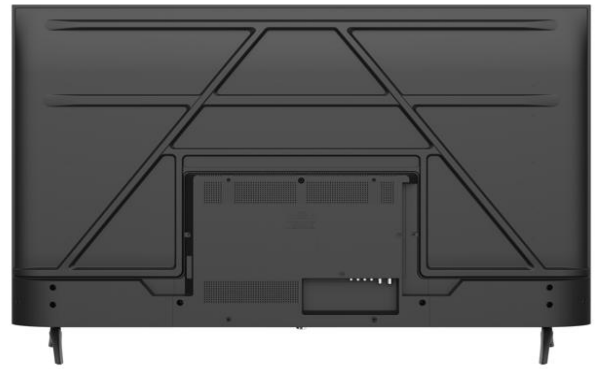

55 inch UHD QLED DVB-T2 Smart TV Specification Model No.: 55Z1

Solution	NT72690TBG
Panel	
Supplier	HKC
Size	55"
Active Display Area	1209.6mm(H) x680.4mm(V)
Pixel Pitch	0.315mm(H) x 0.315mm (V)
Max. Resolution	3840(H)x2160(V)
Aspect ratio	16:9
Contrast Ratio(TYPE)	4000:1
Brightness(TYPE)	300 cd/m2
Response Time (Gray to Gray)	8ms
Display Color	1.07G Colours
Back Light	QLED
Panel interface	V-by-one
Lamp Life(MIN)	30,000 HS
TV System Spec	
TV System	PAL
Sound System	I
Stereo System	YES
OSD Language	English, French, German, Italian, Spanish, Portuguese(optional)
TELETEXT	YES
STORAGE CHANNEL	/
TV Performance	
Noise Reduction	YES
Weak Signal Enhancement	YES
Comb Filter	3D
Child Lock	YES
Monitor display System	
Frequency Range	V:56-75Hz H:30-80KHz
16 : 9	YES
4 : 3	YES
MAX Display Mode	3840*2160
DVB Spec	
Demodulation	DVB-T : QPSK 16/64QAM DVB-T2: QPSK,16QAM,64QAM,256QAM
Receiving modulated signal	Digital Reception VHF & UHF band
Android 11 (AOSP)	MPEG-2,MPEG-4,H.264,H.265
Output AV format	L/R channel,Stereo
Teletext	YES
Bandwidth	8MHz
color gamut	DCI-P3 93%

Main Features	
Support 1080i De-interlace	YES
Support PIP/POP function	NO
Audio System	
Amplifier	YES
Speakers	2X10W
Input&Output Terminals	
RF Input	X1
AV Input &R,L	X1
HDMI Input	X3
optical	X1
USB	X2
RJ45	X1
WIFI / BT	YES
CI/CI+	X1
Power Supply	
Power Input	100-240V~ 50/60HZ
Max. Power Consumption	150W
Power Saving	<0.5W
Mechanical	
Front Control (key)	POWER
Tilt angle	0°
Carton Dimension	1338*122*824mm
Container Loading(20/40/40HQ)	501/40HQ
Accessories	
AC-DC Power Adapter	NO
Power Cord	YES
Remote Controller	Bluetooth Voice RC*1+IR RC*1
Warranty Card	Optional
User Manual (English)	YES
Battery of RC (AAA)	Alkaline battery*4
Stand	YES
Housing Color	
Front bazel	Black
Stand	Black
Back Cover	Black
Smart System	
Built-in DDR	1.5GB
Built-in FLASH	8GB
Support system	Linux (TIZEN OS 8.0)

Note: the panel part of the parameters to the actual large cargo screen prevail